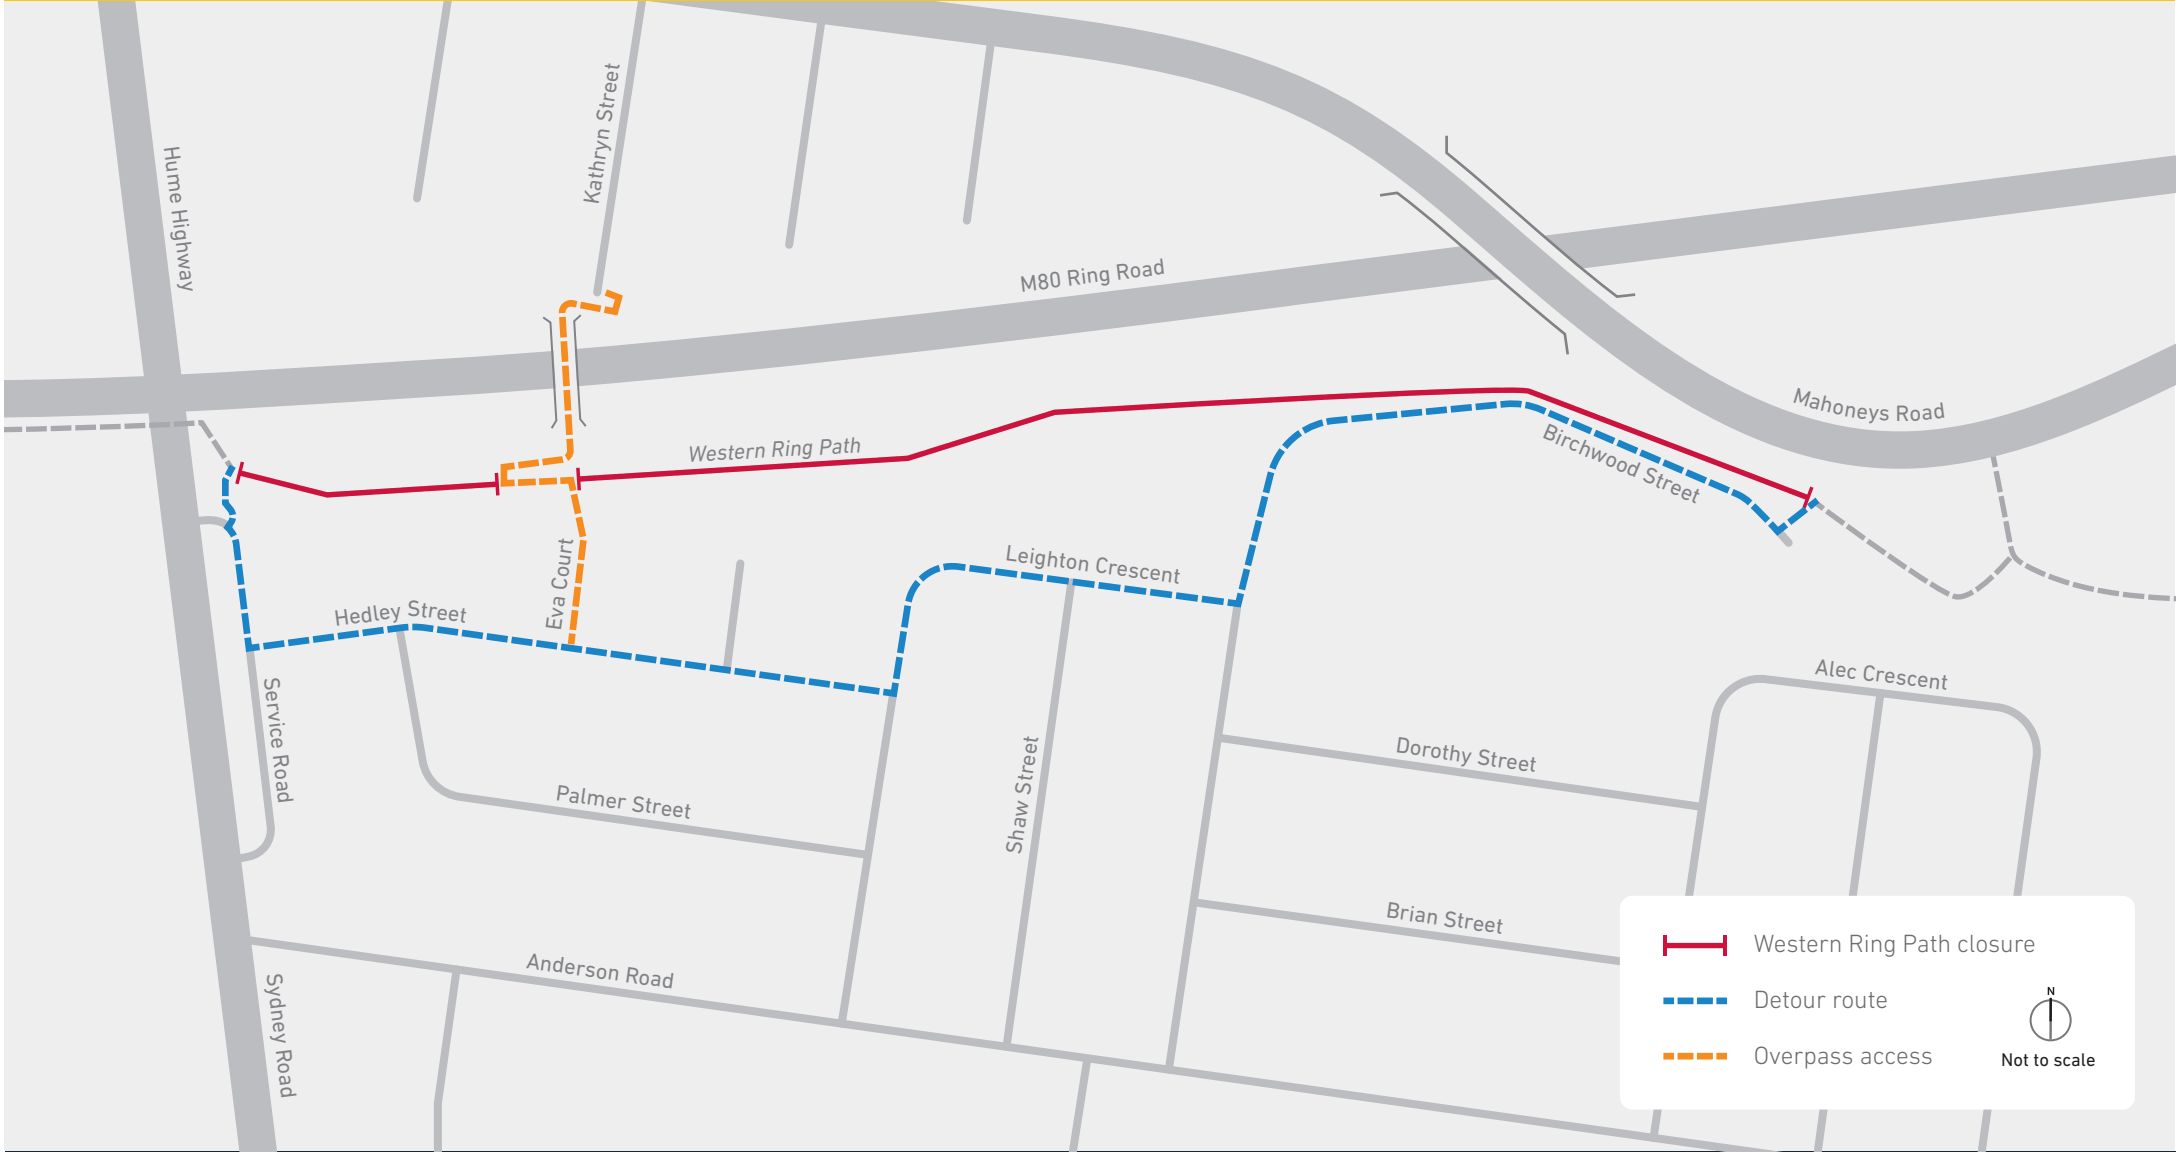

M80 Upgrade – Sydney Road to Edgars Road

Western Ring Path walking and cycling detour

- Western Ring Path closure
- Detour route
- Overpass access

N
Not to scale

1800 105 105
roadprojects.vic.gov.au

1861 | Authorised by the Victorian Government, 1 Treasury Place, Melbourne