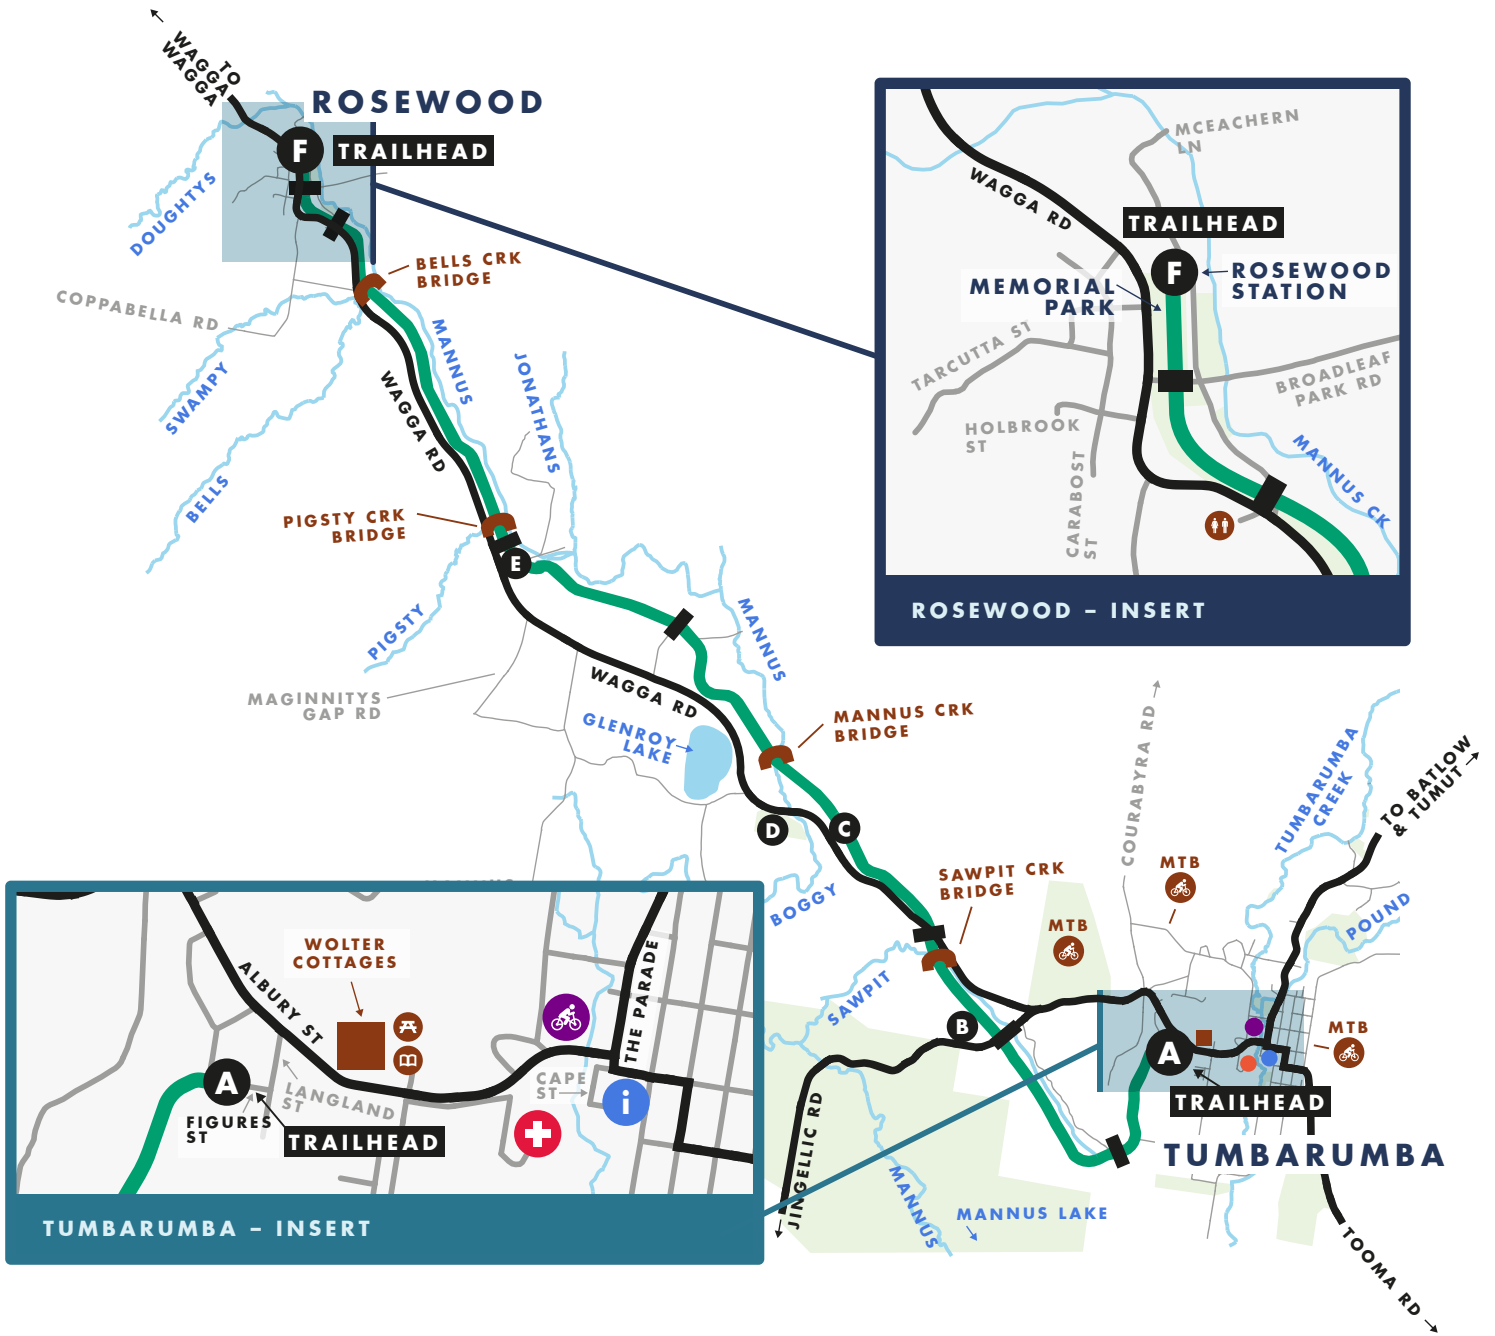

# TUMBARUMBA TO ROSEWOOD

Rail trail	<b>A</b> Figures Street Trailhead	<b>i</b> Visitor info
Major road	<b>B</b> Hyne Timber Mill	<b>p</b> Pump track
Minor road	<b>C</b> Glenroy Station	<b>MTB</b> track
River/creek	<b>D</b> Pioneer Womens Hut	<b>H</b> Hospital
Bridge	<b>E</b> Wolsley Park Station	
Road crossing	<b>F</b> Rosewood Station	