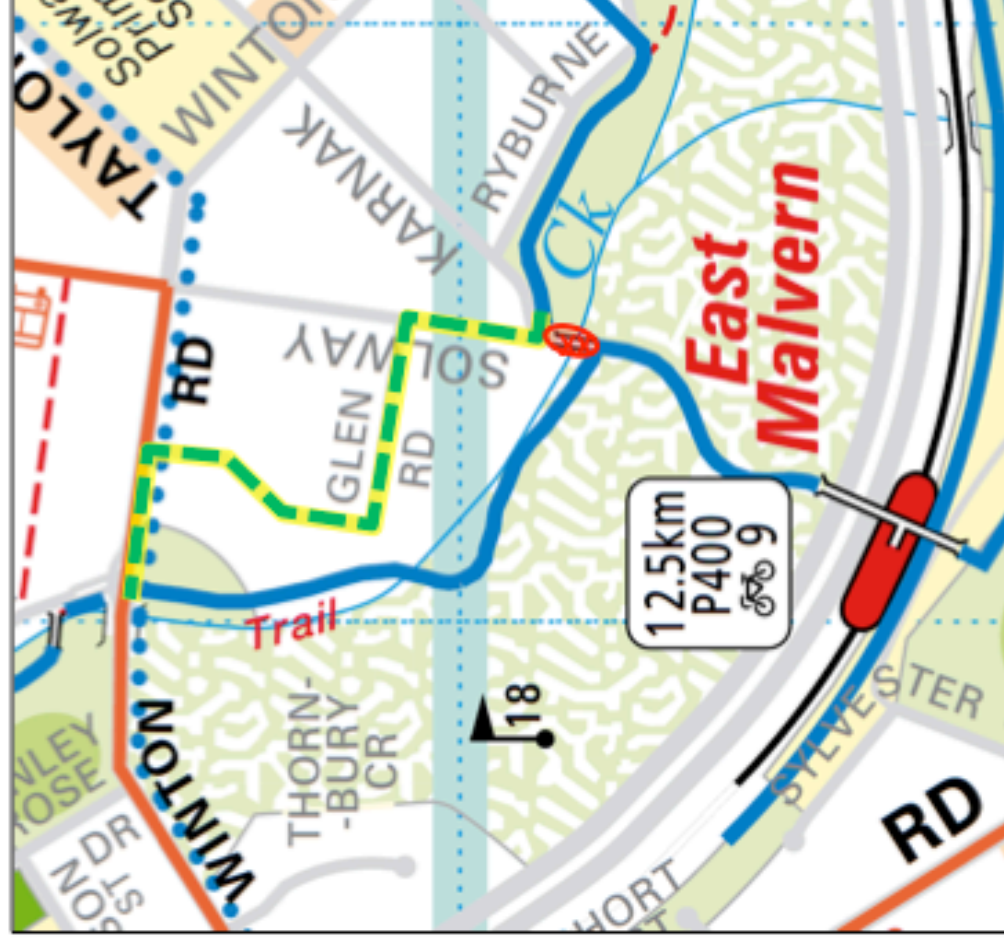

SHARED PATH DETOUR

Due to the loss of the Solway Street Bridge, a temporary detour has been identified until a replacement bridge is constructed (expected during the 2011/12 financial year).

We apologise for any inconvenience caused.