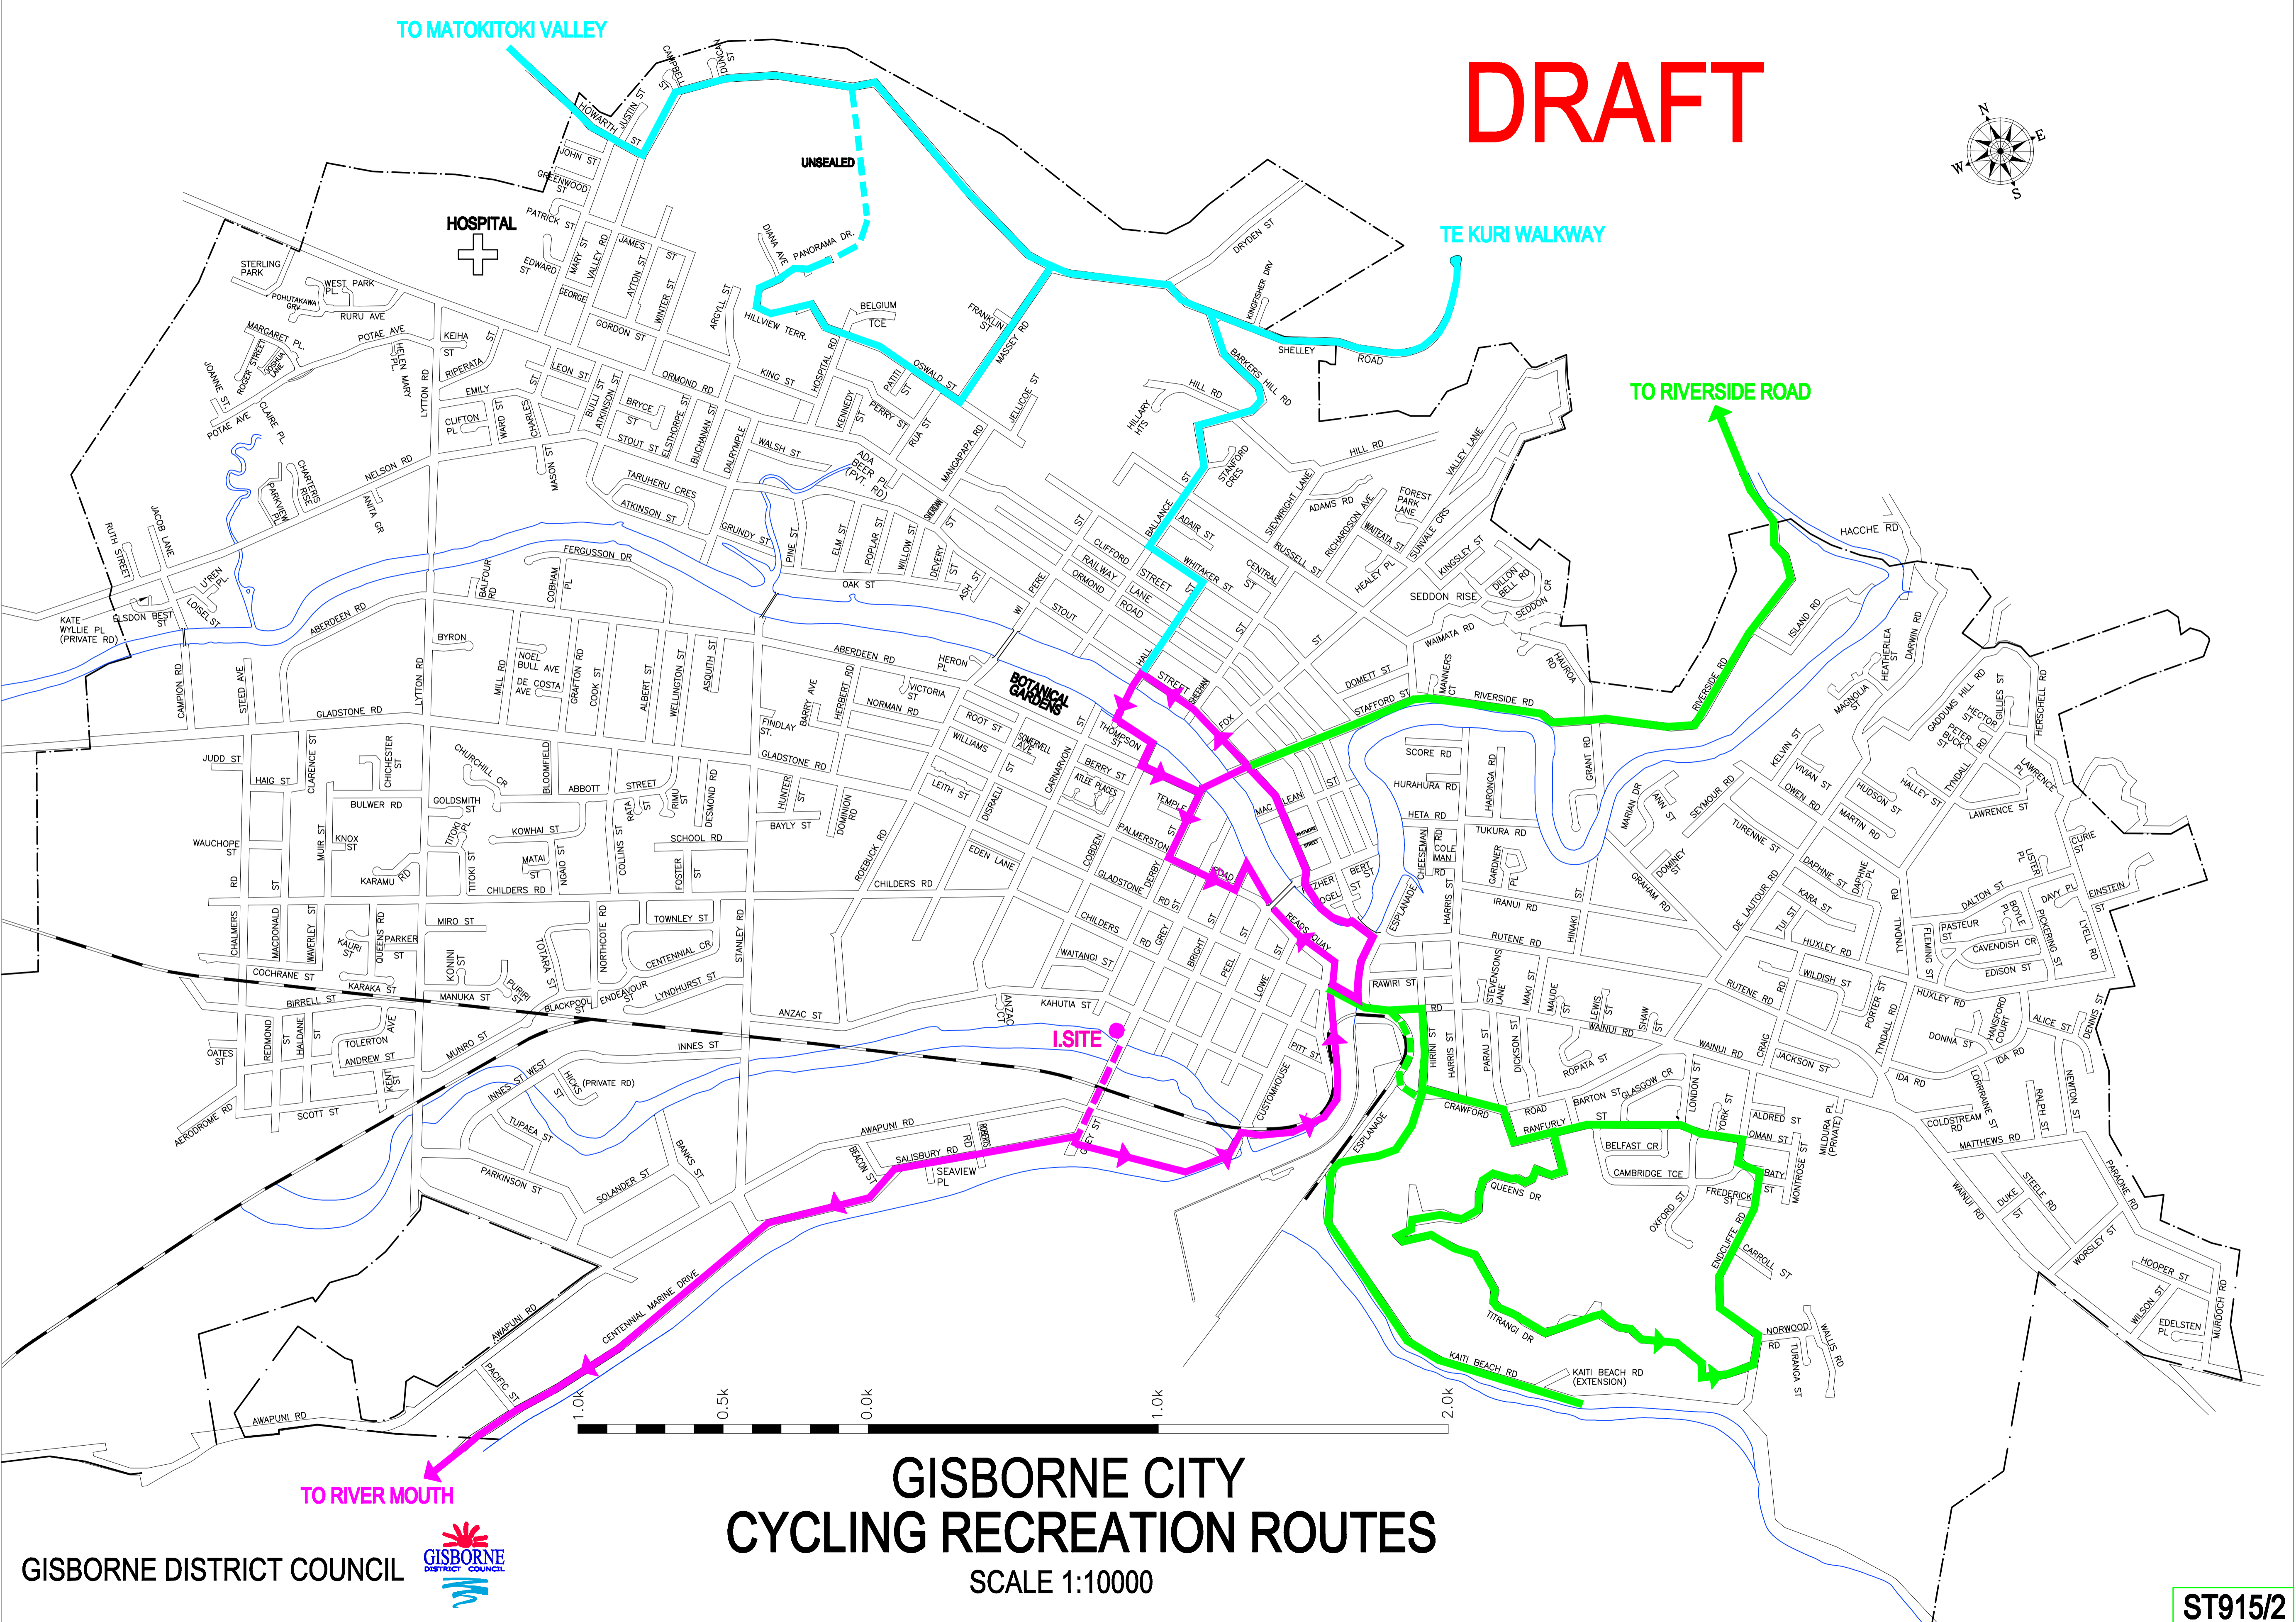

# GISBORNE CITY CYCLING RECREATION ROUTES

SCALE 1:10000

GISBORNE DISTRICT COUNCIL

ST915/2