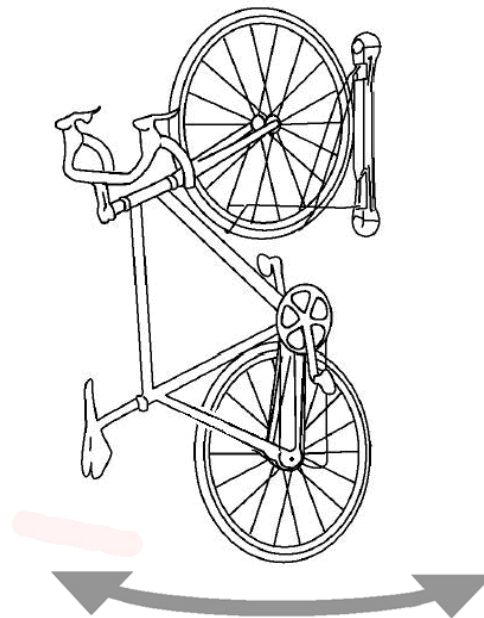

Steadyrack – Swivel action

© Steadyrack copyright of Steadycorp Pty Ltd 2010

Street Address
10/446 Collins Street
Melbourne VIC 3000

Mailing Address
PO Box 426
Collins St West Vic 8007

Phone - Fax
Sales (03) 8636 8820
Fax (03) 8636 8800

Email - Web
parking@bv.com.au
bikeparking.com.au

Company Details
Bicycle Victoria Inc
ABN 41 026 835 903