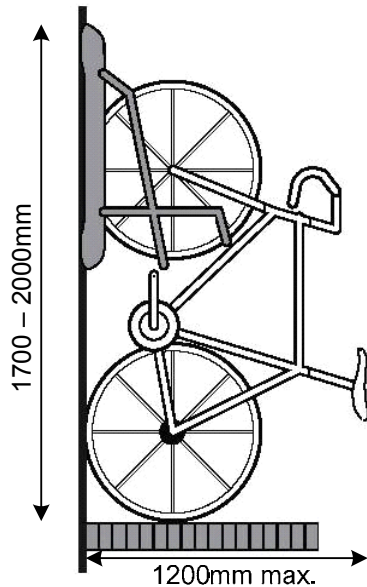

Steadyrack- Layout Guidelines