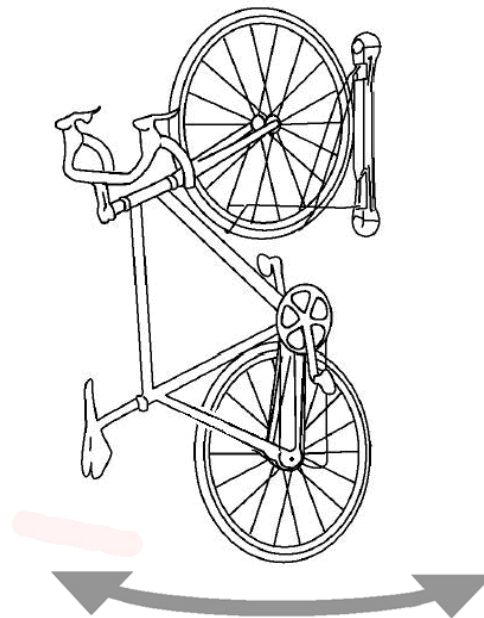

Steadyrack – Swivel action

© Steadyrack copyright of Steadycorp Pty Ltd 2010