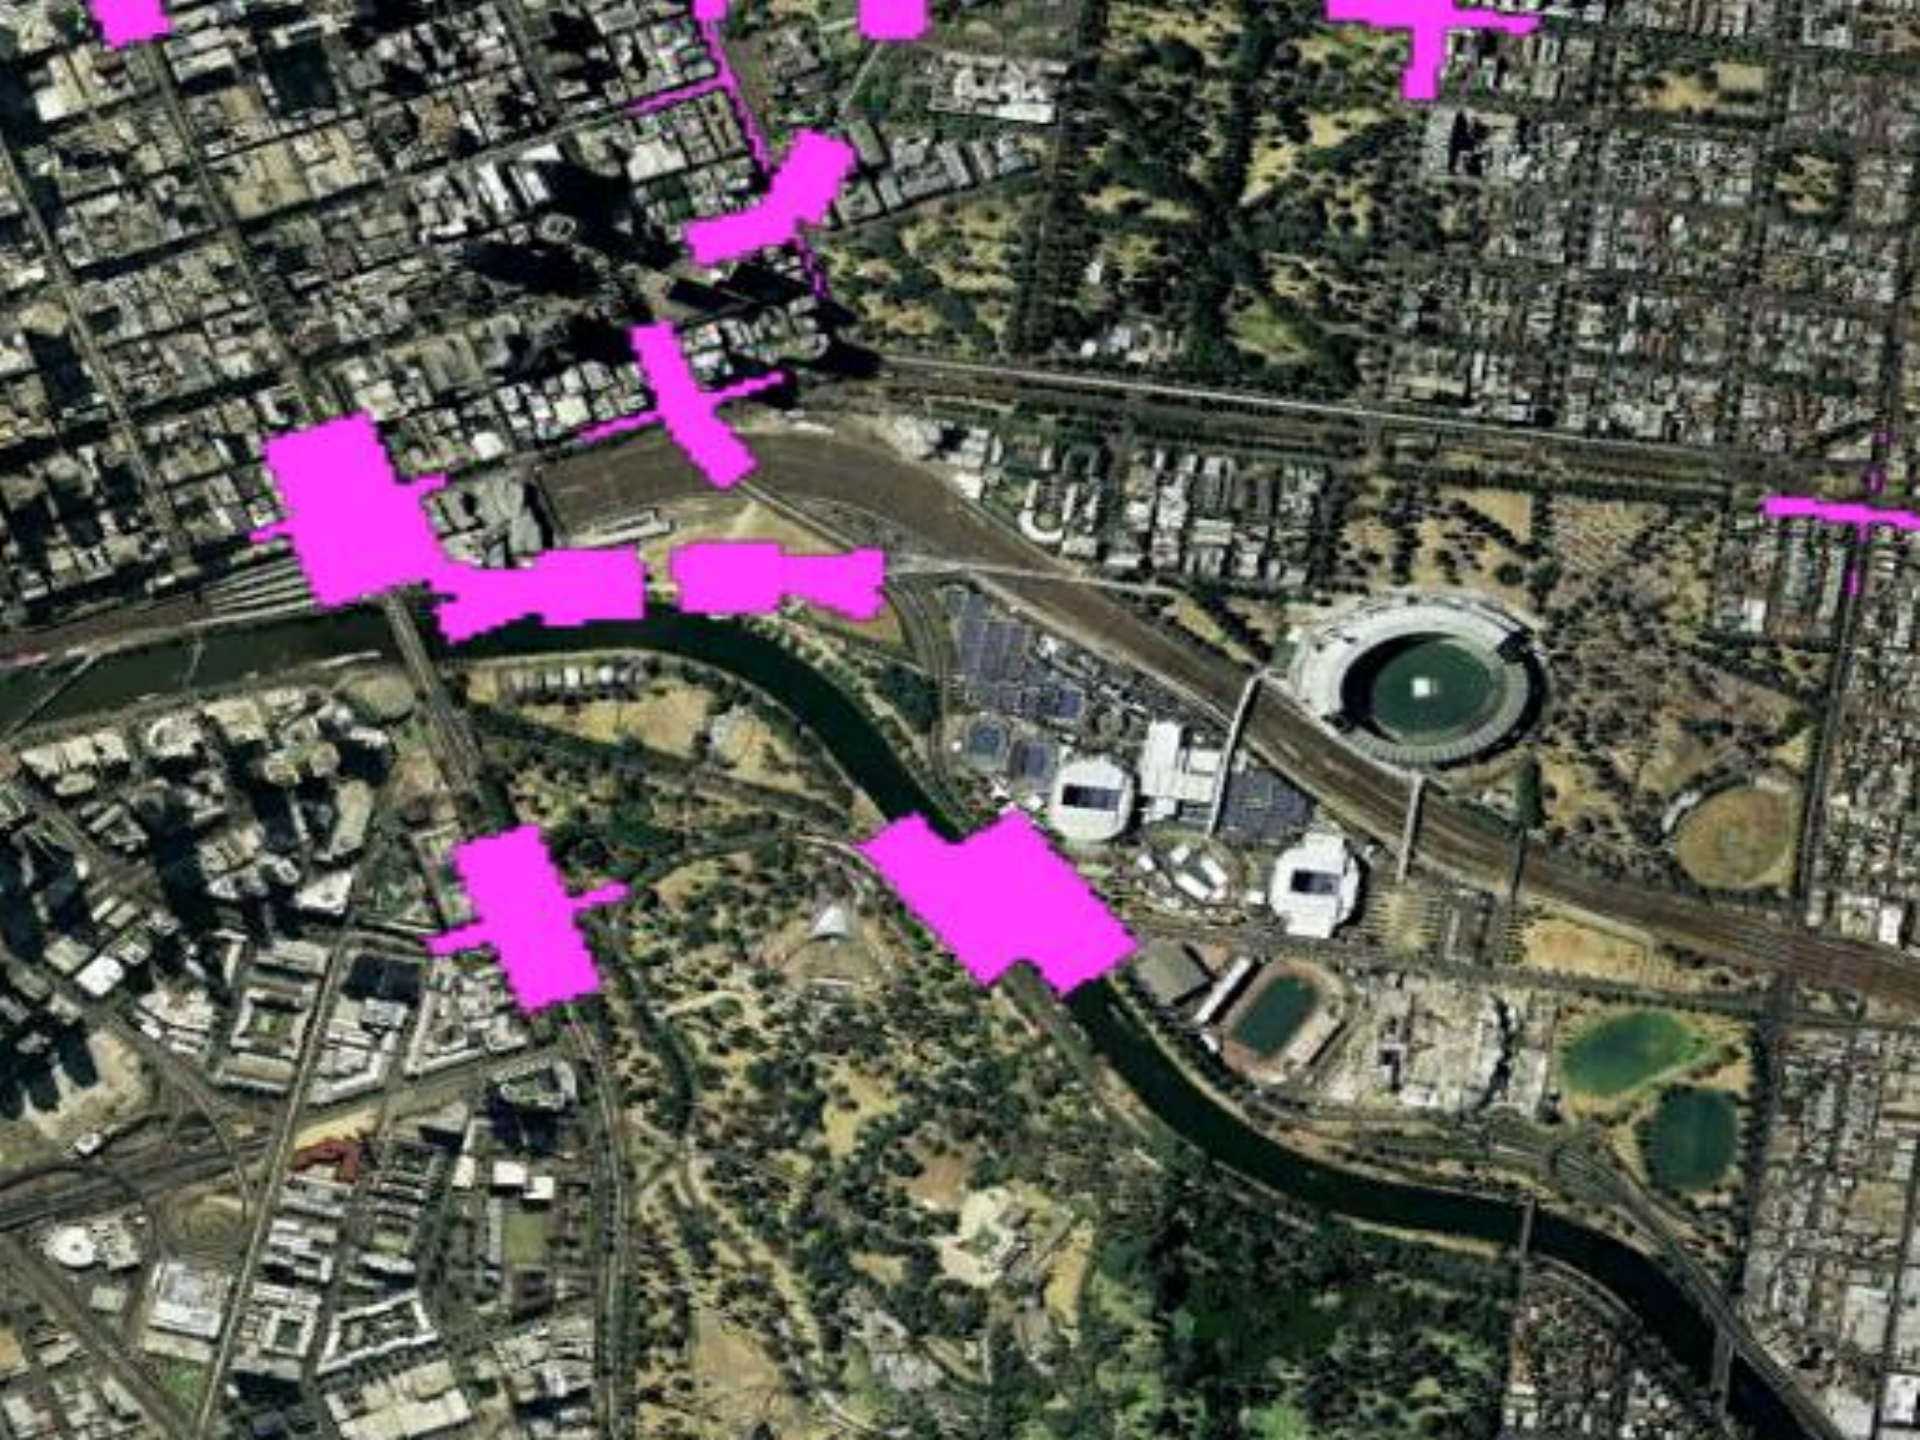

SuperTuesday

Australia's largest annual bike
commute count

BICYCLE
NETWORK

SuperSunday

A count of recreation bike
riders and other path users

BICYCLE
NETWORK

BikeScope

An in-depth on-line survey questionnaire that provides an analysis of an area's bike riding environment

BICYCLE
NETWORK

BikeScope

Online Consultation Survey

City of Port Phillip
Final Report 2010

PinPoint

A Google Earth map based tool
that allows respondents to
drop 'Pins' on areas of interest

BICYCLE
NETWORK

An aerial satellite-style view of a city street. A river flows along the right side of the street. The street is lined with buildings, including a large stadium-like structure on the left. Numerous red location pins are scattered along the street, with a dense cluster in the middle. A white text box with a blue 'X' icon is positioned over the street.

This is a busy through way from City to the north side Yarra trail lanes but bikes and pedestrians are not demarcated so people wander aimlessly and bikes whiz past. It's a mess at peak hour

RiderLog

A Google Earth map based tool
that allows respondents to
drop 'Pins' on areas of interest