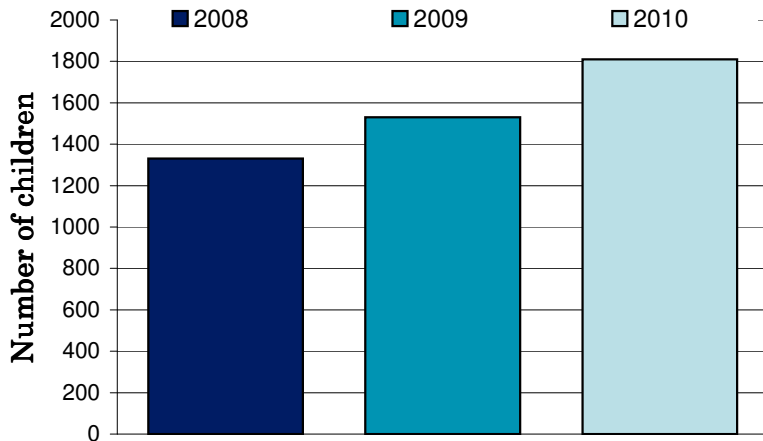

Active travel numbers (based on Hands Up! data)

The black dot in the right diagram marks your relative position in comparison to other Victorian councils. Ideally, you want to be in the first quartile.