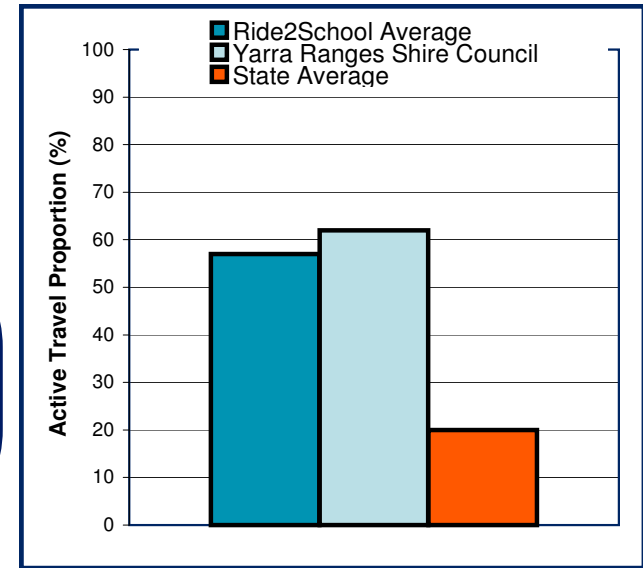

# National Ride2School Day 2010 Report

## Yarra Ranges Shire Council

Dear Mayor, Councillors and supporters of Ride2School, Ride2School is proud to bring you all the figures on the 2010 National Ride2School Day in your municipality. This years National Ride2School Day was our biggest and best yet!

Any involvement your council may have had to support the day is much appreciated by all involved and gets more students riding more often!

The graph on the right shows the Ride2School, your council's and the state-wide average active travel rate

**Active travel numbers (based on Hands Up! data)**

The black dot in the right diagram marks your relative position in comparison to other Victorian councils. Ideally, you want to be in the first quartile.