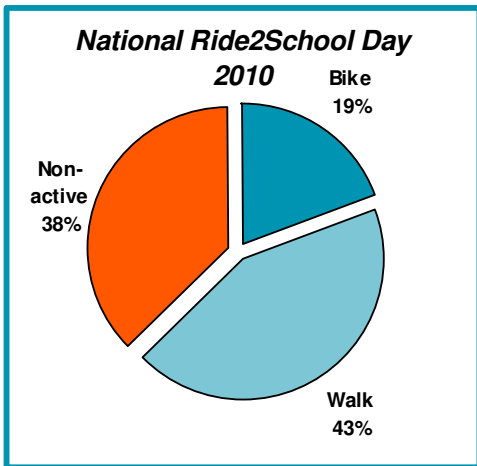

Yarra Ranges Shire Council

Schools currently registered with Ride2School	National Ride2School Day Active Travel %age		
	2008	2009	2010
Gladesville Primary School	71	61	74
Pembroke Primary School			
Manchester Primary School	62	87	39
Bimbadeen Heights Primary School	83	92	86
Woori Yallock Primary School			68
Launching Place Primary School			
Mount Lilydale Mercy Primary College			
Lilydale High School			
Mount Lilydale Mercy College			
Birmingham Primary School			
Lilydale Primary School			76
Lysterfield Primary School			
Tecoma Primary School	95	40	43
Billanook Primary School			
Badger Creek Primary School		56	
Worawa Aboriginal College			100
Ferny Creek Primary School		52	
Sassafras Primary School	100	65	47
Sherbrooke Community School			100
Monbulk Primary School			44
Yarra Junction Primary School	47	57	47
Little Yarra Steiner School P-12			
Millwarra Primary School	71	72	39
Warburton Primary School			
Millwarra Primary School - Warburton	35		
Wesburn Primary School			17
Tooradin Primary School	24	46	66

Carbon Savings
6.23
tonnes of greenhouse
gas emissions

124519
black balloons

Ride2School
Ph: 03 8636 8888
E: ride2school@bv.com.au
W: www.ride2school.com.au

Top 5 Local Councils
(Based on the number of schools reporting)

1. Greater Geelong City Council
2. Mornington Peninsula Shire Council
3. Yarra Ranges Shire Council
4. Boroondara City Council
5. Wyndham City Council

Council Active Schools Challenge

The Active Schools Challenge is an opportunity for schools who are already kicking some active travel goals or are hoping to increase their active travel rate to be rewarded for their efforts.

We know that council support assists in increasing active travel rates, so we have set you a challenge! The council that has the most schools complete the challenge compared to the total number of schools in the municipality will be rewarded the 2010 Ride2School Most Active Council Award. For more information visit

<http://www.bv.com.au/ride2school/91212/>