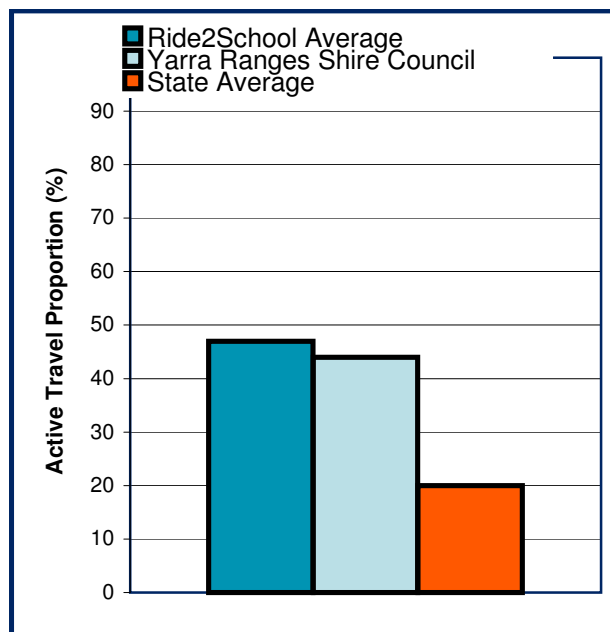

## Yarra Ranges Shire Council

Dear Mayor, Councillors and supporters of Ride2School,

Ride2School's monthly Hands Up! Active travel count calculates the average number of students that walk and ride to school in your municipality. We hope this data allows you to be aware of active travel rates and to track progress over time.

### Top 4 Local Councils

(based on proportion of schools reporting)

- Greater Geelong City Council
- Yarra Ranges Shire Council
- Boroondara City Council
- Mornington Peninsula Shire Council

The black dot in the right diagram marks your relative position in comparison to other Victorian councils. Ideally, you want to be in the first quartile.

	Active Travel rate (%)	Number of students	Number of schools entering data
April 08	44	1308	7
April 09	54	581	4
April 10	43	1150	7
May 08	46	709	6
May 09	53	1453	12
May 10	51	1282	8
June 08	38	598	5
June 09	46	2250	10
June 10	35	1654	7

**Registered school rank**  
**10**  
**(out of 80 councils)**

**Active travel rank**  
**50**  
**(out of 80 councils)**

The registered school rank shows how many schools are registered in your council versus other councils. The active travel rank does the same, only for active travel percentage.