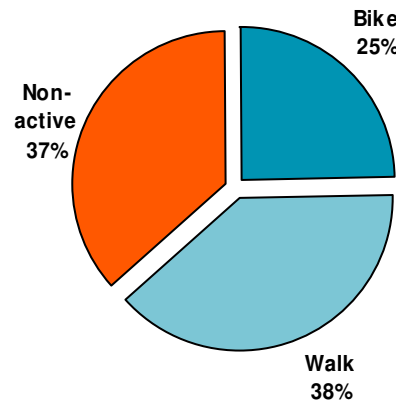

We want you to be part of something big

On the 13th October bikes will be taking the streets and we want you to be part of it.

Join the commuter revolution and register for Ride to Work Day
www.ride2work.com.au

Carbon Savings
2.38
tonnes of greenhouse gas emissions
47670
black balloons

Gold Medal Challenge

The challenge encourages all Victorian secondary school students to set a goal to accumulate 250km, 500km, 750km or 1,000km before the end of this year. Students who reach their goal will receive a gold medal and will go into the draw to win great prizes.

Encourage secondary students to be a part of the challenge by directing them to the Ride2School website
www.ride2school.com.au

For more information on how your council can support the Gold Medal challenge, please contact the Ride2School team on 8636 8888 or ride2school@bv.com.au

Term 2 2010

Ride2School
Ph: 03 8636 8888
E: ride2school@bv.com.au
W: www.ride2school.com.au