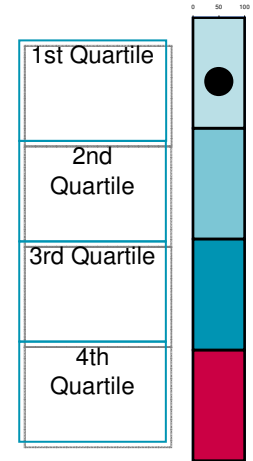

Top 4 Local Councils

(based on proportion of schools reporting)

- Greater Geelong City Council
- Yarra Ranges Shire Council
- Boroondara City Council
- Mornington Peninsula Shire Council

The black dot in the right diagram marks your relative position in comparison to other Victorian councils. Ideally, you want to be in the first quartile.