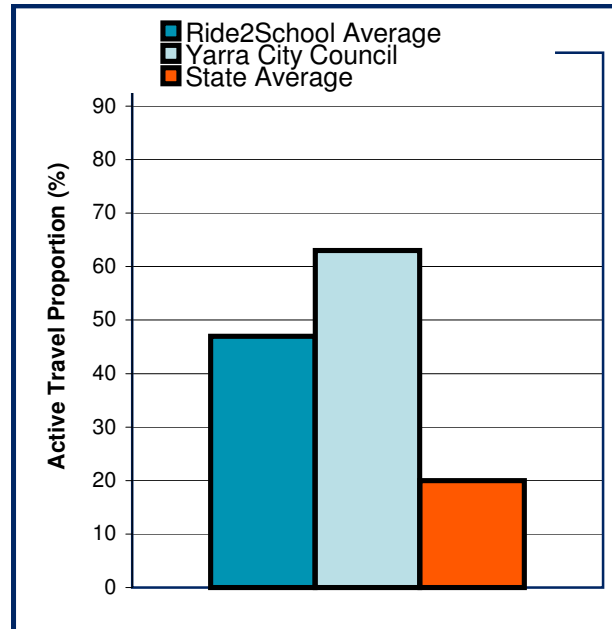

Ride2School Term 2, 2010 Council Report

Yarra City Council

Dear Mayor, Councillors and supporters of Ride2School,

Ride2School's monthly Hands Up! Active travel count calculates the average number of students that walk and ride to school in your municipality. We hope this data allows you to be aware of active travel rates and to track progress over time.

Top 4 Local Councils

(based on proportion of schools reporting)

- Greater Geelong City Council
- Yarra Ranges Shire Council
- Boroondara City Council
- Mornington Peninsula Shire Council

The black dot in the right diagram marks your relative position in comparison to other Victorian councils. Ideally, you want to be in the first quartile.

	Active Travel rate (%)	Number of students	Number of schools entering data
April 08	59	1149	4
April 09	45	787	4
April 10	70	545	3
May 08	65	875	3
May 09	64	1179	6
May 10	56	979	4
June 08	58	1128	5
June 09	51	1293	4
June 10	54	960	4