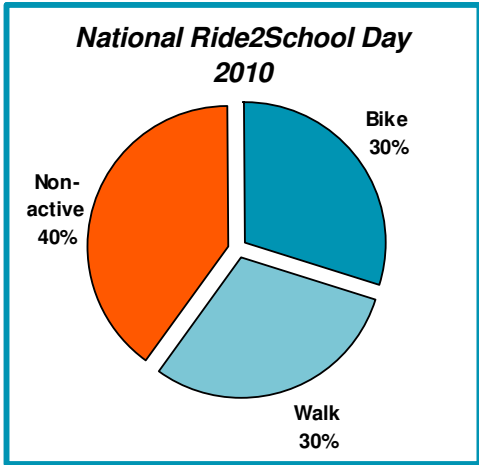

Wyndham City Council

Schools currently registered with Ride2School	National Ride2School Day Active Travel %age		
	2008	2009	2010
Laverton P-12 College			65
Iramoo Primary School	53	58	63
Manor Lakes College			
Laverton Plains Primary School			
Warringa Park School P-12	4		
St James The Apostle Primary School	48	42	60
Cambridge Primary School			80
Woodville Primary School	49	43	
Bellbridge Primary School			
Corpus Christi Primary School	60	38	44
Werribee Primary School	37	47	62
Galvin Park Secondary College			
Manorvale Primary School			
St Andrews Primary	24	44	
Westgrove Primary School			
Glen Orden Primary School			78
Mossfiel Primary School			
MacKillop College			
Stella Maris Catholic Primary School (Point Cook)			56
Little River Primary School	30		31
Ocean Shores Public School	72	38	43
Noble Park primary school			58

Carbon Savings
6.28
tonnes of greenhouse gas emissions

125522
black balloons

1. **Top 5 Local Councils**
   (Based on the number of schools reporting)
1. Greater Geelong City Council
  2. Mornington Peninsula Shire Council
  3. Yarra Ranges Shire Council
  4. Boroondara City Council
  5. Wyndham City Council

Council Active Schools Challenge

The Active Schools Challenge is an opportunity for schools who are already kicking some active travel goals or are hoping to increase their active travel rate to be rewarded for their efforts.

We know that council support assists in increasing active travel rates, so we have set you a challenge! The council that has the most schools complete the challenge compared to the total number of schools in the municipality will be rewarded the 2010 Ride2School Most Active Council Award. For more information visit

<http://www.bv.com.au/ride2school/91212/>

Ride2School
Ph: 03 8636 8888
E: ride2school@bv.com.au
W: www.ride2school.com.au