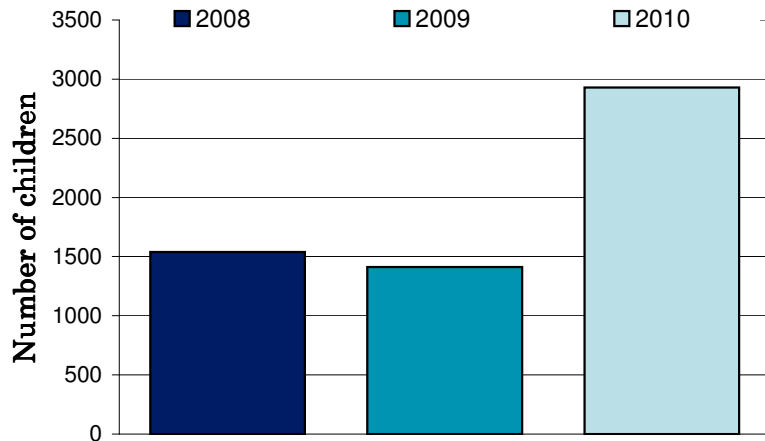

Active travel numbers (based on Hands Up! data)

The black dot in the right diagram marks your relative position in comparison to other Victorian councils. Ideally, you want to be in the first quartile.