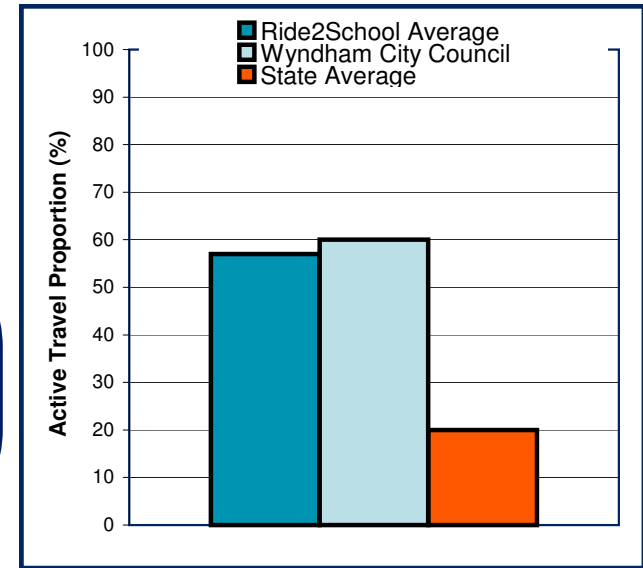

National Ride2School Day 2010 Report

Wyndham City Council

Dear Mayor, Councillors and supporters of Ride2School, Ride2School is proud to bring you all the figures on the 2010 National Ride2School Day in your municipality. This years National Ride2School Day was our biggest and best yet!

Any involvement your council may have had to support the day is much appreciated by all involved and gets more students riding more often!

The graph on the right shows the Ride2School, your council's and the state-wide average active travel rate

Active travel numbers (based on Hands Up! data)

The black dot in the right diagram marks your relative position in comparison to other Victorian councils. Ideally, you want to be in the first quartile.