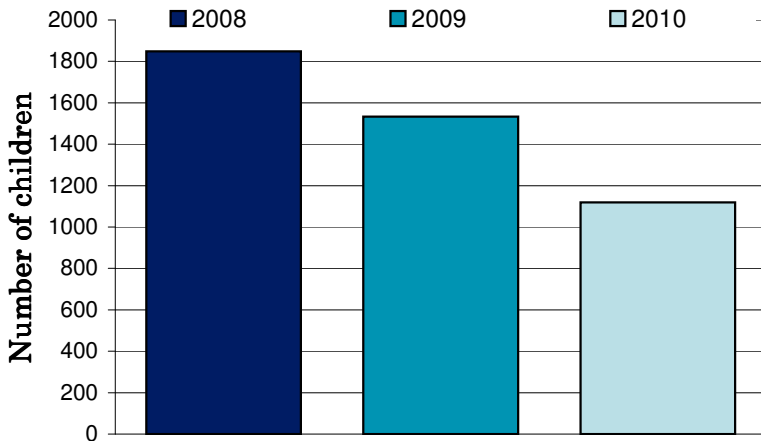

Active travel numbers (based on Hands Up! data)

The black dot in the right diagram marks your relative position in comparison to other Victorian councils. Ideally, you want to be in the first quartile.