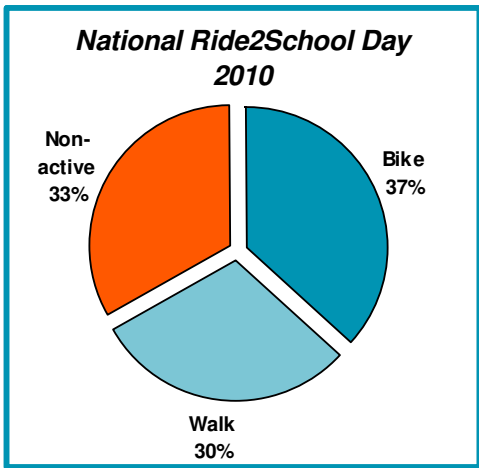

Whitehorse City Council

Schools currently registered with Ride2School	National Ride2School Day Active Travel %age		
	2008	2009	2010
St Benedict's Primary School			
Mont Albert Primary School.	50		
Kingswood College			
St Francis Xavier's Primary			
Koonung Secondary School		41	
Kerrimuir Primary School	51		
Box Hill North Primary School			67
Blackburn Lake Primary School	14		
Orchard Grove Primary School	73		
St Thomas The Apostle Primary School	78	66	
Blackburn Primary School			47
Old Orchard Primary School	80	68	76
Nunawading Primary School			
Mount Pleasant Rd Primary School		83	
Vermont Secondary College (Mitcham Vic)			
Rangeview Primary School			
St John's Mitcham			71
St James Primary School (Vermont Vic)	84	76	77
Vermont Primary School		49	
St Timothy's Primary School			
Vermont South Special Primary School			
Vermont Secondary College (Veromont South Vic)			
Blackburn English Language School			
Forest Hill College			

Carbon Savings
6.84
tonnes of greenhouse gas emissions

136809
black balloons

Ride2School
Ph: 03 8636 8888
E: ride2school@bv.com.au
W: www.ride2school.com.au

Top 5 Local Councils
(Based on the number of schools reporting)

1. Greater Geelong City Council
2. Mornington Peninsula Shire Council
3. Yarra Ranges Shire Council
4. Boroondara City Council
5. Wyndham City Council

Council Active Schools Challenge

The Active Schools Challenge is an opportunity for schools who are already kicking some active travel goals or are hoping to increase their active travel rate to be rewarded for their efforts.

We know that council support assists in increasing active travel rates, so we have set you a challenge! The council that has the most schools complete the challenge compared to the total number of schools in the municipality will be rewarded the 2010 Ride2School Most Active Council Award. For more information visit

<http://www.bv.com.au/ride2school/91212/>