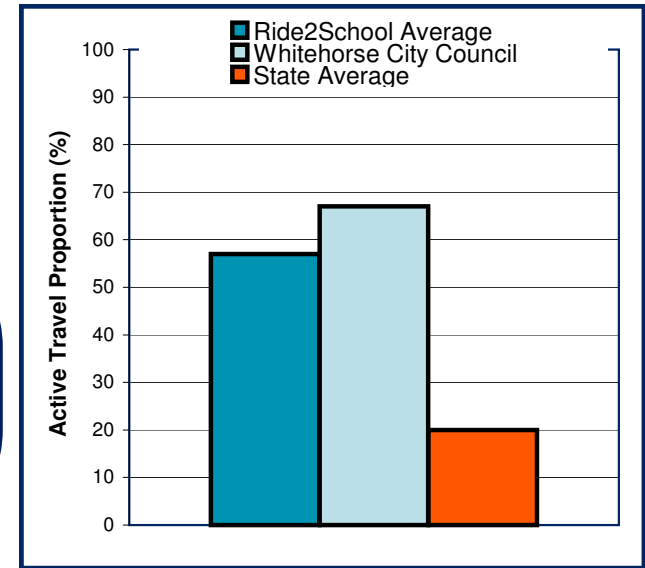

National Ride2School Day 2010 Report

Whitehorse City Council

Dear Mayor, Councillors and supporters of Ride2School, Ride2School is proud to bring you all the figures on the 2010 National Ride2School Day in your municipality. This years National Ride2School Day was our biggest and best yet!

Any involvement your council may have had to support the day is much appreciated by all involved and gets more students riding more often!

The graph on the right shows the Ride2School, your council's and the state-wide average active travel rate

Active travel numbers (based on Hands Up! data)

The black dot in the right diagram marks your relative position in comparison to other Victorian councils. Ideally, you want to be in the first quartile.