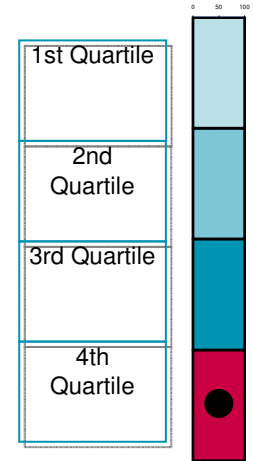

Ride2School Term 2, 2010 Council Report

Towong Shire Council

Dear Mayor, Councillors and supporters of Ride2School,

Ride2School's monthly Hands Up! Active travel count calculates the average number of students that walk and ride to school in your municipality. We hope this data allows you to be aware of active travel rates and to track progress over time.

Top 4 Local Councils

(based on proportion of schools reporting)

- Greater Geelong City Council
- Yarra Ranges Shire Council
- Boroondara City Council
- Mornington Peninsula Shire Council

The black dot in the right diagram marks your relative position in comparison to other Victorian councils. Ideally, you want to be in the first quartile.