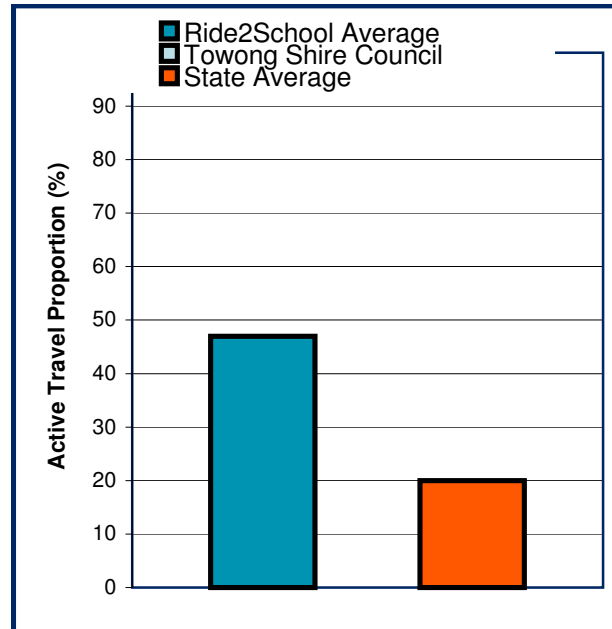

Ride2School Term 2, 2010 Council Report

Towong Shire Council

Dear Mayor, Councillors and supporters of Ride2School,

Ride2School's monthly Hands Up! Active travel count calculates the average number of students that walk and ride to school in your municipality. We hope this data allows you to be aware of active travel rates and to track progress over time.

Top 4 Local Councils

(based on proportion of schools reporting)

- Greater Geelong City Council
- Yarra Ranges Shire Council
- Boroondara City Council
- Mornington Peninsula Shire Council

The black dot in the right diagram marks your relative position in comparison to other Victorian councils. Ideally, you want to be in the first quartile.

	Active Travel rate (%)	Number of students	Number of schools entering data
April 08	0	0	0
April 09	0	0	0
April 10	0	0	0
May 08	0	0	0
May 09	0	0	0
May 10	0	0	0
June 08	0	0	0
June 09	0	0	0
June 10	0	0	0

Registered school rank
79
(out of 80 councils)

Active travel rank
Cannot be assigned
(out of 80)

The registered school rank shows how many schools are registered in your council versus other councils. The active travel rank does the same, only for active travel percentage.