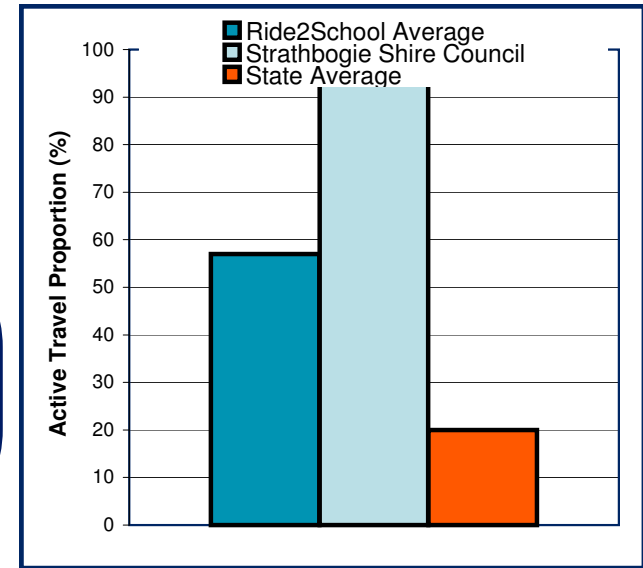

National Ride2School Day 2010 Report

Strathbogie Shire Council

Dear Mayor, Councillors and supporters of Ride2School, Ride2School is proud to bring you all the figures on the 2010 National Ride2School Day in your municipality. This years National Ride2School Day was our biggest and best yet!

Any involvement your council may have had to support the day is much appreciated by all involved and gets more students riding more often!

The graph on the right shows the Ride2School, your council's and the state-wide average active travel rate

Active travel numbers (based on Hands Up! data)

The black dot in the right diagram marks your relative position in comparison to other Victorian councils. Ideally, you want to be in the first quartile.