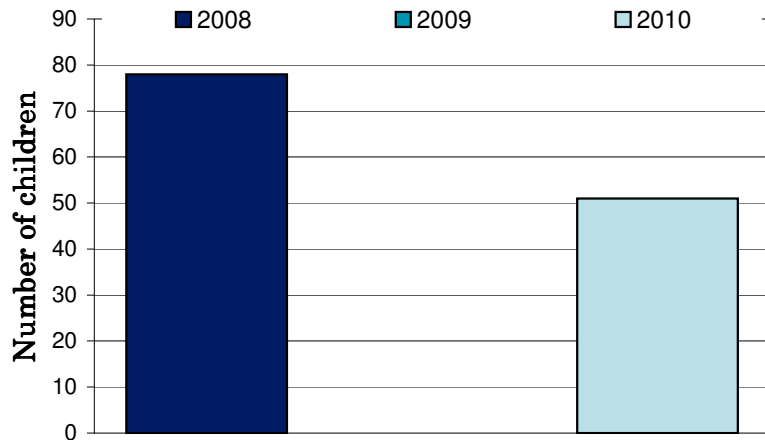

Active travel numbers (based on Hands Up! data)

The black dot in the right diagram marks your relative position in comparison to other Victorian councils. Ideally, you want to be in the first quartile.