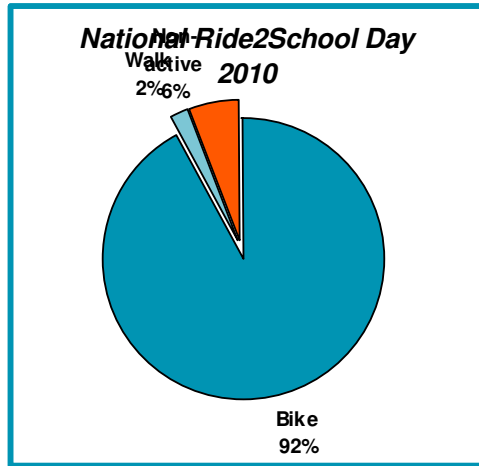

Strathbogie Shire Council

Schools currently registered with Ride2School	National Ride2School Day Active Travel %age		
	2008	2009	2010
St Joseph's Primary School (Nagambie)			94
Avenel Primary School			
St John's Primary School (Euoa Vic)			
Euroa Primary School	38		
Peranbin Primary College			

Carbon Savings
0.18
tonnes of greenhouse gas emissions

3554
black balloons

1. **Top 5 Local Councils**
   (Based on the number of schools reporting)
1. Greater Geelong City Council
  2. Mornington Peninsula Shire Council
  3. Yarra Ranges Shire Council
  4. Boroondara City Council
  5. Wyndham City Council

Council Active Schools Challenge

The Active Schools Challenge is an opportunity for schools who are already kicking some active travel goals or are hoping to increase their active travel rate to be rewarded for their efforts.

We know that council support assists in increasing active travel rates, so we have set you a challenge! The council that has the most schools complete the challenge compared to the total number of schools in the municipality will be rewarded the 2010 Ride2School Most Active Council Award. For more information visit

<http://www.bv.com.au/ride2school/91212/>

Ride2School
Ph: 03 8636 8888
E: ride2school@bv.com.au
W: www.ride2school.com.au