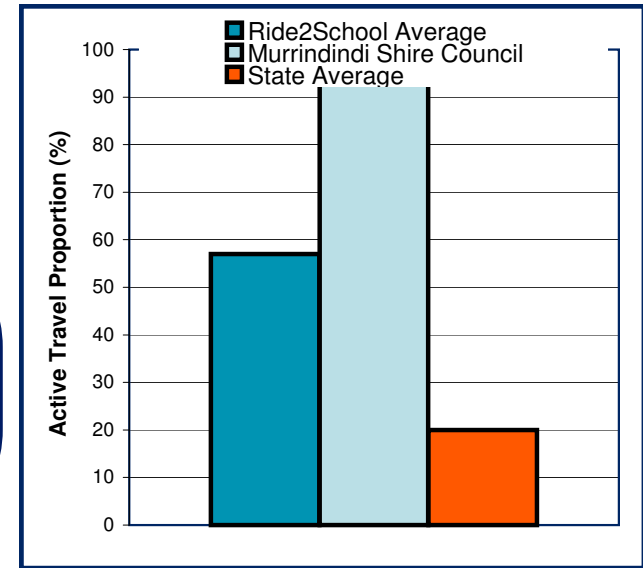

National Ride2School Day 2010 Report

Murrindindi Shire Council

Dear Mayor, Councillors and supporters of Ride2School, Ride2School is proud to bring you all the figures on the 2010 National Ride2School Day in your municipality. This years National Ride2School Day was our biggest and best yet!

Any involvement your council may have had to support the day is much appreciated by all involved and gets more students riding more often!

The graph on the right shows the Ride2School, your council's and the state-wide average active travel rate

Active travel numbers (based on Hands Up! data)

The black dot in the right diagram marks your relative position in comparison to other Victorian councils. Ideally, you want to be in the first quartile.