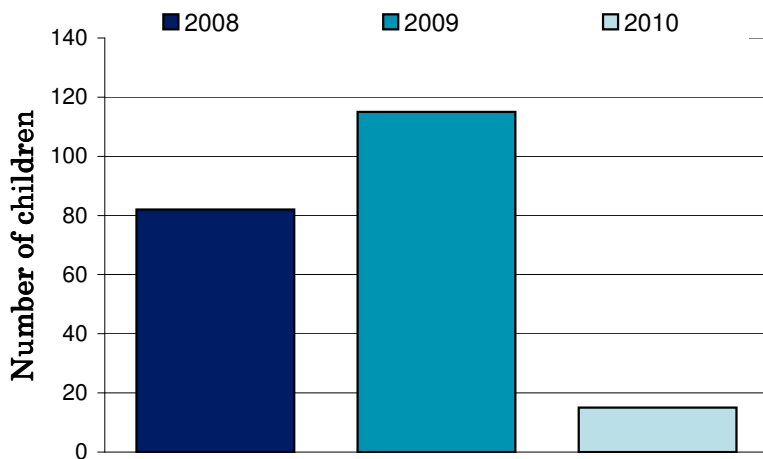

Active travel numbers (based on Hands Up! data)

The black dot in the right diagram marks your relative position in comparison to other Victorian councils. Ideally, you want to be in the first quartile.