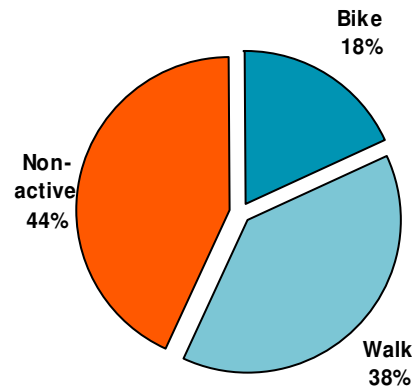

We want you to be part of something big

On the 13th October bikes will be taking the streets and we want you to be part of it.

Join the commuter revolution and register for Ride to Work Day
www.ride2work.com.au

Carbon Savings
4.52
tonnes of greenhouse gas emissions
90312
black balloons

Gold Medal Challenge

The challenge encourages all Victorian secondary school students to set a goal to accumulate 250km, 500km, 750km or 1,000km before the end of this year. Students who reach their goal will receive a gold medal and will go into the draw to win great prizes.

Encourage secondary students to be a part of the challenge by directing them to the Ride2School website
www.ride2school.com.au

For more information on how your council can support the Gold Medal challenge, please contact the Ride2School team on 8636 8888 or ride2school@bv.com.au

Term 2 2010

Ride2School
Ph: 03 8636 8888
E: ride2school@bv.com.au
W: www.ride2school.com.au