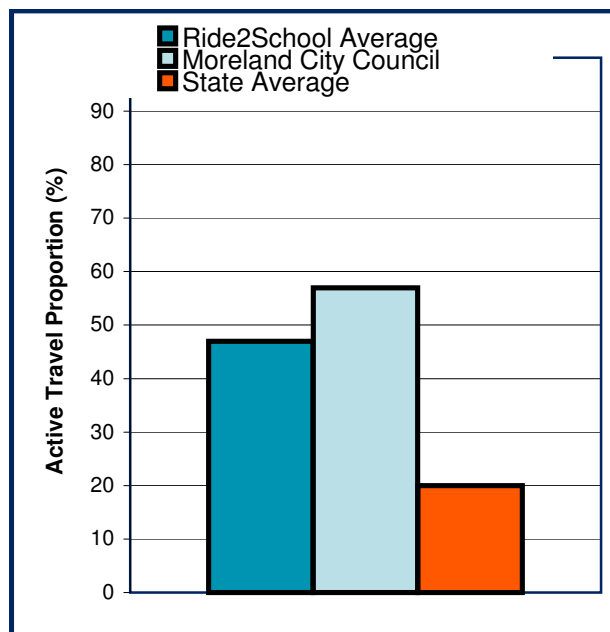

Ride2School Term 2, 2010 Council Report

Moreland City Council

Dear Mayor, Councillors and supporters of Ride2School,

Ride2School's monthly Hands Up! Active travel count calculates the average number of students that walk and ride to school in your municipality. We hope this data allows you to be aware of active travel rates and to track progress over time.

Top 4 Local Councils

(based on proportion of schools reporting)

Greater Geelong City Council
 Yarra Ranges Shire Council
 Boroondara City Council
 Mornington Peninsula Shire Council

The black dot in the right diagram marks your relative position in comparison to other Victorian councils. Ideally, you want to be in the first quartile.

| | Active Travel rate (%) | Number of students | Number of schools entering data |
|----------|------------------------|--------------------|---------------------------------|
| April 08 | 45 | 1108 | 6 |
| April 09 | 46 | 1082 | 7 |
| April 10 | 60 | 1795 | 9 |
| May 08 | 49 | 843 | 5 |
| May 09 | 60 | 1299 | 6 |
| May 10 | 56 | 1493 | 7 |
| June 08 | 57 | 678 | 3 |
| June 09 | 53 | 2012 | 7 |
| June 10 | 56 | 1196 | 6 |

Registered school rank
22
 (out of 80 councils)

Active travel rank
17
 (out of 80 councils)

The registered school rank shows how many schools are registered in your council versus other councils. The active travel rank does the same, only for active travel percentage.