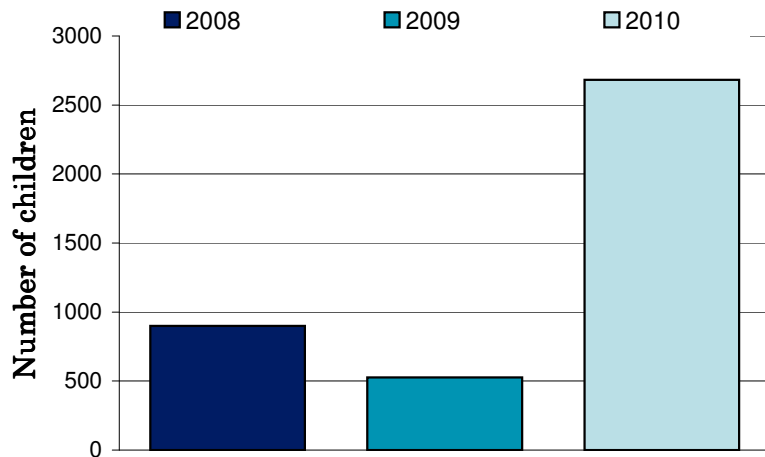

Active travel numbers (based on Hands Up! data)

The black dot in the right diagram marks your relative position in comparison to other Victorian councils. Ideally, you want to be in the first quartile.