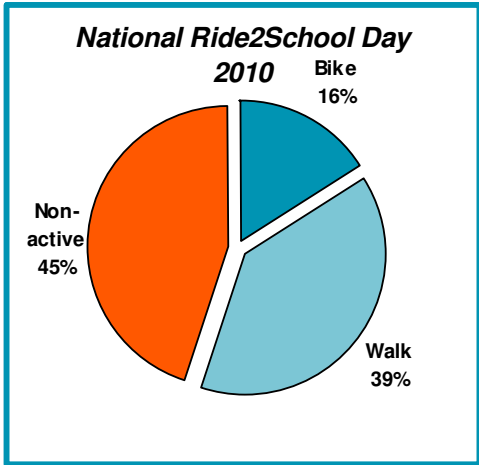

Carbon Savings
2.98
tonnes of greenhouse gas emissions

59633
black balloons

1. **Top 5 Local Councils**
   (Based on the number of schools reporting)
1. Greater Geelong City Council
  2. Mornington Peninsula Shire Council
  3. Yarra Ranges Shire Council
  4. Boroondara City Council
  5. Wyndham City Council

Council Active Schools Challenge

The Active Schools Challenge is an opportunity for schools who are already kicking some active travel goals or are hoping to increase their active travel rate to be rewarded for their efforts.

We know that council support assists in increasing active travel rates, so we have set you a challenge! The council that has the most schools complete the challenge compared to the total number of schools in the municipality will be rewarded the 2010 Ride2School Most Active Council Award. For more information visit

<http://www.bv.com.au/ride2school/91212/>

Ride2School
Ph: 03 8636 8888
E: ride2school@bv.com.au
W: www.ride2school.com.au