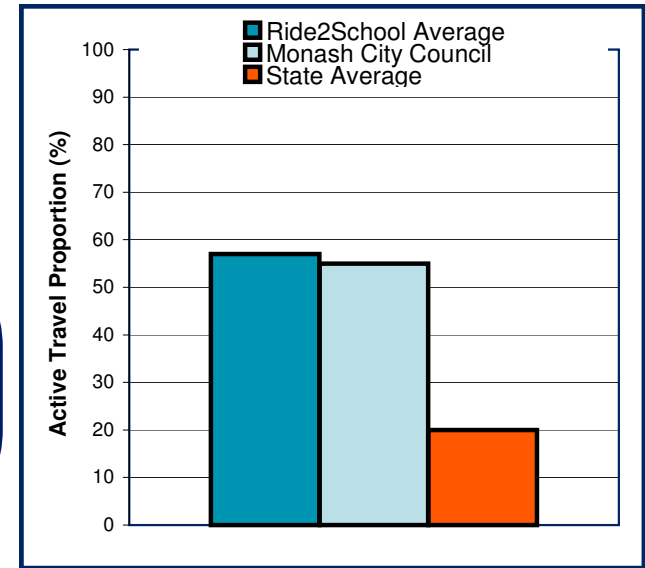

# National Ride2School Day 2010 Report

## Monash City Council

Dear Mayor, Councillors and supporters of Ride2School, Ride2School is proud to bring you all the figures on the 2010 National Ride2School Day in your municipality. This years National Ride2School Day was our biggest and best yet!

Any involvement your council may have had to support the day is much appreciated by all involved and gets more students riding more often!

The graph on the right shows the Ride2School, your council's and the state-wide average active travel rate