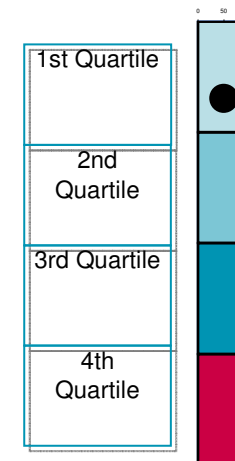

Top 4 Local Councils

(based on proportion of schools reporting)

Greater Geelong City Council
 Yarra Ranges Shire Council
 Boroondara City Council
 Mornington Peninsula Shire Council

The black dot in the right diagram marks your relative position in comparison to other Victorian councils. Ideally, you want to be in the first quartile.