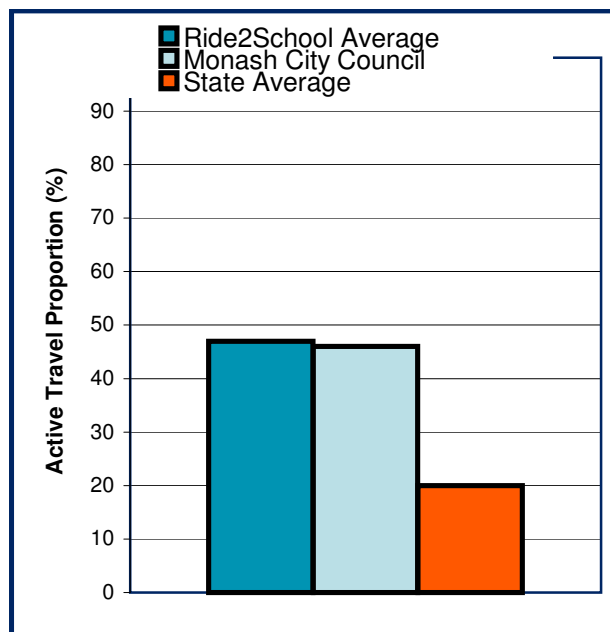

Active Travel rate (%)	Number of students	Number of schools entering data
April 08	39	2382	6
April 09	34	391	2
April 10	57	1321	5
May 08	42	1438	5
May 09	45	593	2
May 10	51	1203	4
June 08	36	1603	6
June 09	39	1485	4
June 10	46	1308	4