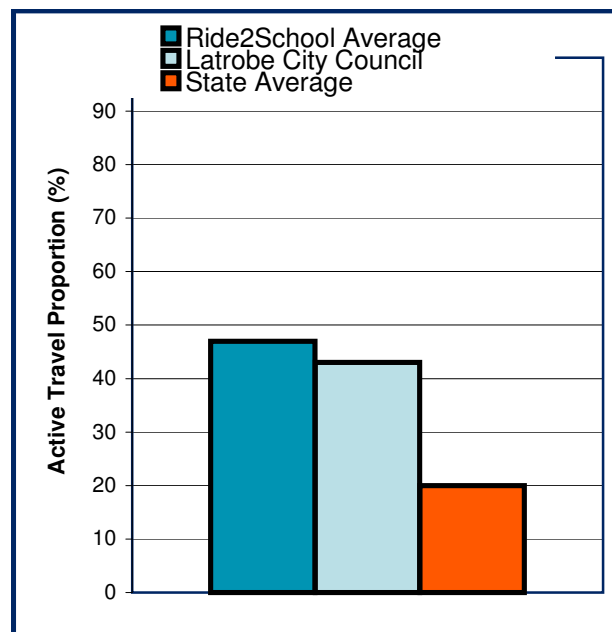

Active Travel rate (%)	Number of students	Number of schools entering data
April 08	46	917	5
April 09	47	866	3
April 10	52	776	3
May 08	47	1044	4
May 09	69	1345	7
May 10	42	820	3
June 08	44	1122	5
June 09	47	1916	7
June 10	40	655	2