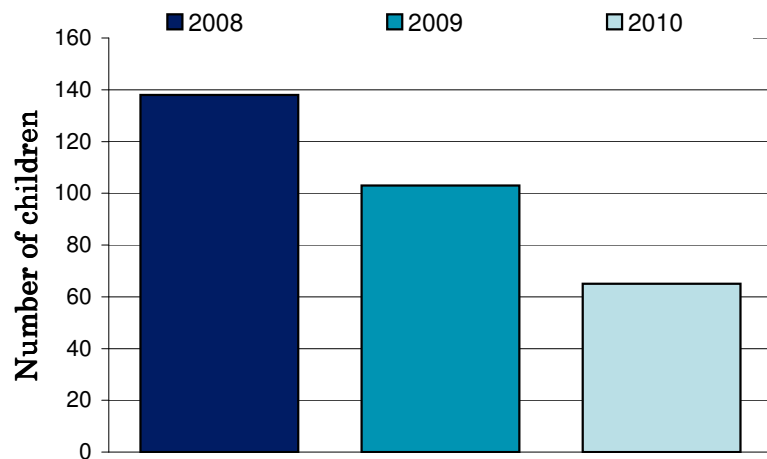

Active travel numbers (based on Hands Up! data)

The black dot in the right diagram marks your relative position in comparison to other Victorian councils. Ideally, you want to be in the first quartile.