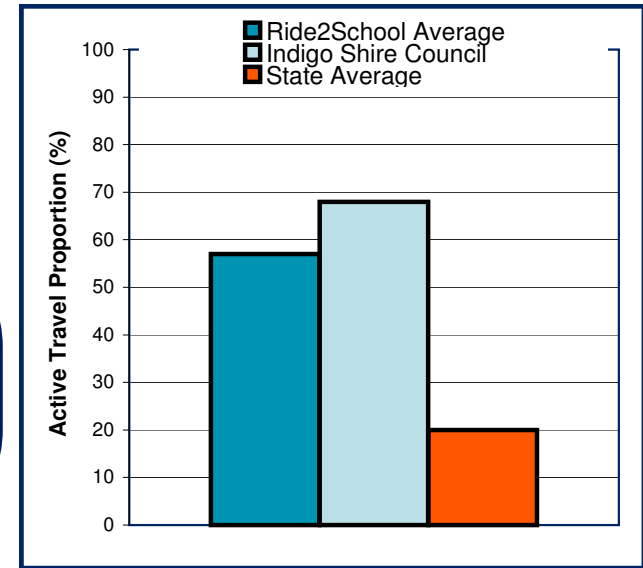

National Ride2School Day 2010 Report

Indigo Shire Council

Dear Mayor, Councillors and supporters of Ride2School, Ride2School is proud to bring you all the figures on the 2010 National Ride2School Day in your municipality. This years National Ride2School Day was our biggest and best yet!

Any involvement your council may have had to support the day is much appreciated by all involved and gets more students riding more often!

The graph on the right shows the Ride2School, your council's and the state-wide average active travel rate

Active travel numbers (based on Hands Up! data)

The black dot in the right diagram marks your relative position in comparison to other Victorian councils. Ideally, you want to be in the first quartile.