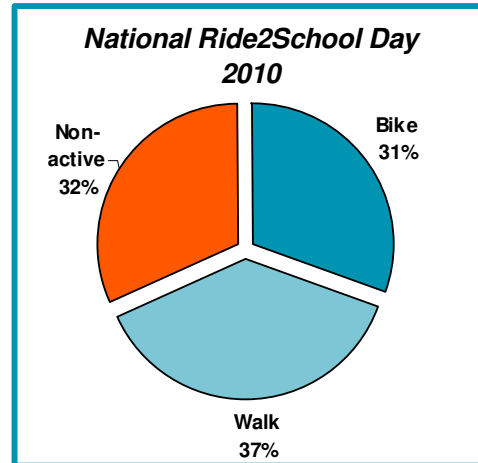

Indigo Shire Council

Schools currently registered with Ride2School	National Ride2School Day Active Travel %age		
	2008	2009	2010
Chiltern Primary School	93	77	68
St Joseph's Primary (Chiltern Vic)	89	52	
Wahgunyah Primary School			
Barnawartha Primary School			
Osbornes Flat Primary School			

Carbon Savings
0.52
tonnes of greenhouse gas emissions

10399
black balloons

1. **Top 5 Local Councils**
   (Based on the number of schools reporting)
1. Greater Geelong City Council
  2. Mornington Peninsula Shire Council
  3. Yarra Ranges Shire Council
  4. Boroondara City Council
  5. Wyndham City Council

Council Active Schools Challenge

The Active Schools Challenge is an opportunity for schools who are already kicking some active travel goals or are hoping to increase their active travel rate to be rewarded for their efforts.

We know that council support assists in increasing active travel rates, so we have set you a challenge! The council that has the most schools complete the challenge compared to the total number of schools in the municipality will be rewarded the 2010 Ride2School Most Active Council Award. For more information visit

<http://www.bv.com.au/ride2school/91212/>

Ride2School
Ph: 03 8636 8888
E: ride2school@bv.com.au
W: www.ride2school.com.au