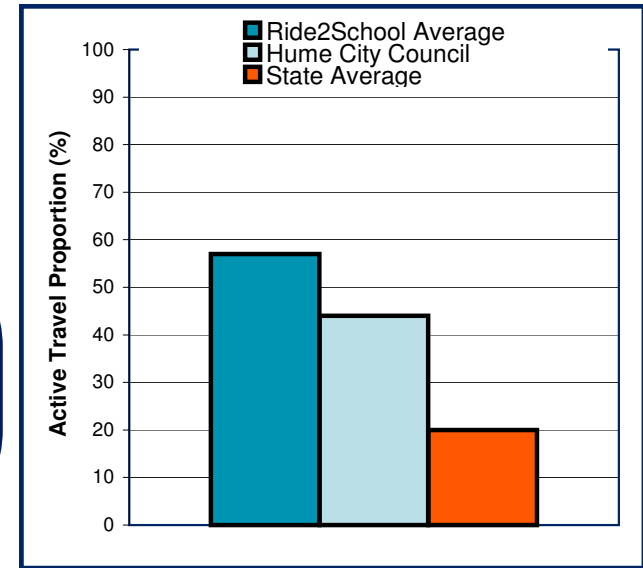

National Ride2School Day 2010 Report

Hume City Council

Dear Mayor, Councillors and supporters of Ride2School, Ride2School is proud to bring you all the figures on the 2010 National Ride2School Day in your municipality. This years National Ride2School Day was our biggest and best yet!

Any involvement your council may have had to support the day is much appreciated by all involved and gets more students riding more often!

The graph on the right shows the Ride2School, your council's and the state-wide average active travel rate

Active travel numbers (based on Hands Up! data)

The black dot in the right diagram marks your relative position in comparison to other Victorian councils. Ideally, you want to be in the first quartile.