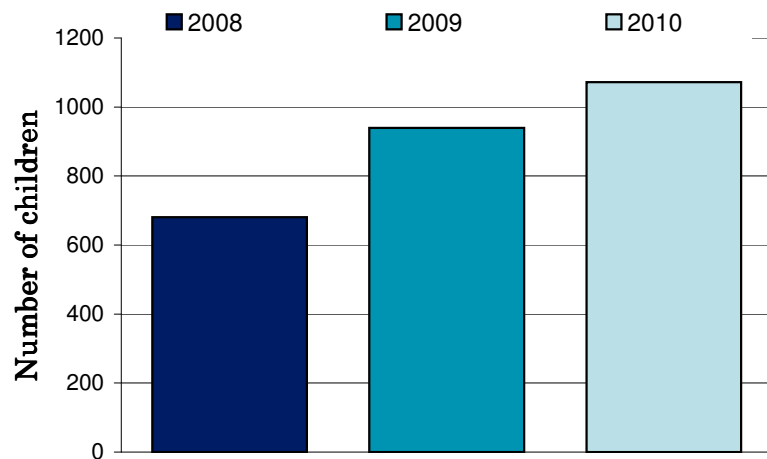

Active travel numbers (based on Hands Up! data)

The black dot in the right diagram marks your relative position in comparison to other Victorian councils. Ideally, you want to be in the first quartile.