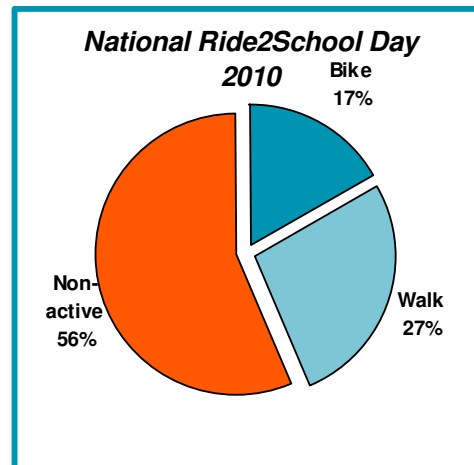

Hume City Council

Schools currently registered with Ride2School	National Ride2School Day Active Travel %age		
	2008	2009	2010
Gladstone Park Secondary College			
Tullamarine Primary School			
Penola Catholic College			
Meadowbank Primary School	54		
Upfield Primary School	70	78	
Dallas Primary School			
Broadmeadows West Primary School			
Hume Valley School P-12			
Jacana Primary School			
Holy Child Primary School			
Meadow Fair North Primary School			
Broadmeadows Special Developmental School			
Meadow Heights Primary School			
Bethal Primary School			
Dallas North Primary School			
Westmeadow Heights Primary School			
Campbellfield Heights Primary School			67
Willmott Park Primary School			
Craigieburn South Primary School		74	
Roxburgh Rise Primary School	42	57	58
Roxburgh Homestead Primary School			
Craigieburn Primary School			
Good Samaritan Primary School			29
Mother Teresa Catholic Primary School		87	
Mount Ridley College			58
Sunbury West Primary School			
Sunbury Heights Primary School			
Rupertswood Secondary School	24		
Our Lady Of Mount Carmel			
Gladstone West State School			
Kismet Park Primary School			29

Carbon Savings
3.7
tonnes of greenhouse
gas emissions

73966
black balloons

Ride2School
Ph: 03 8636 8888
E: ride2school@bv.com.au
W: www.ride2school.com.au

Top 5 Local Councils
(Based on the number of schools reporting)
1. Greater Geelong City Council
2. Mornington Peninsula Shire Council
3. Yarra Ranges Shire Council
4. Boroondara City Council
5. Wyndham City Council

Council Active Schools Challenge

The Active Schools Challenge is an opportunity for schools who are already kicking some active travel goals or are hoping to increase their active travel rate to be rewarded for their efforts.

We know that council support assists in increasing active travel rates, so we have set you a challenge! The council that has the most schools complete the challenge compared to the total number of schools in the municipality will be rewarded the 2010 Ride2School Most Active Council Award. For more information visit

<http://www.bv.com.au/ride2school/91212/>