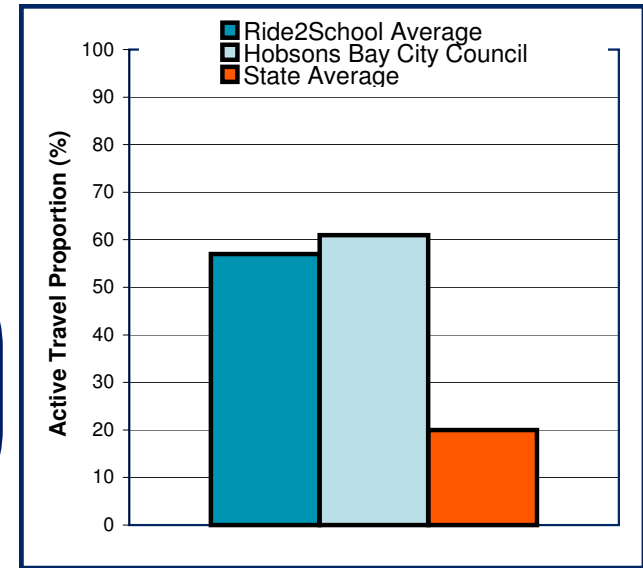

National Ride2School Day 2010 Report

Hobsons Bay City Council

Dear Mayor, Councillors and supporters of Ride2School, Ride2School is proud to bring you all the figures on the 2010 National Ride2School Day in your municipality. This years National Ride2School Day was our biggest and best yet!

Any involvement your council may have had to support the day is much appreciated by all involved and gets more students riding more often!

The graph on the right shows the Ride2School, your council's and the state-wide average active travel rate

Active travel numbers (based on Hands Up! data)

The black dot in the right diagram marks your relative position in comparison to other Victorian councils. Ideally, you want to be in the first quartile.