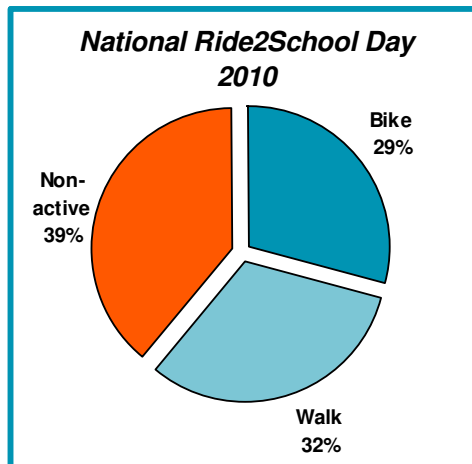

Carbon Savings
3.81
tonnes of greenhouse gas emissions

76216
black balloons