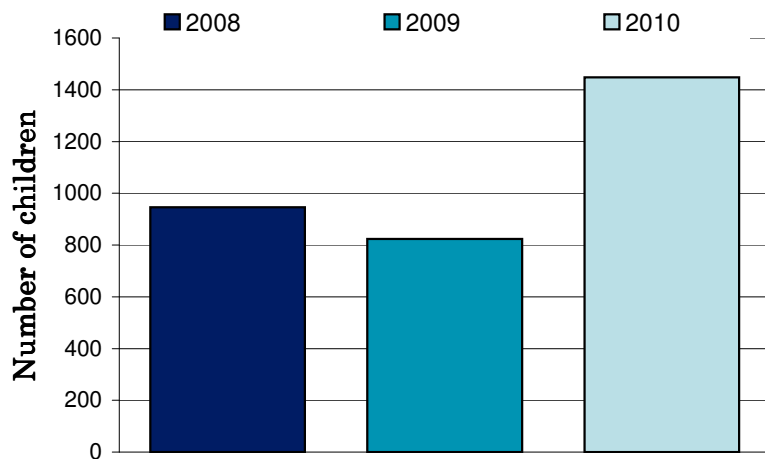

Active travel numbers (based on Hands Up! data)

The black dot in the right diagram marks your relative position in comparison to other Victorian councils. Ideally, you want to be in the first quartile.