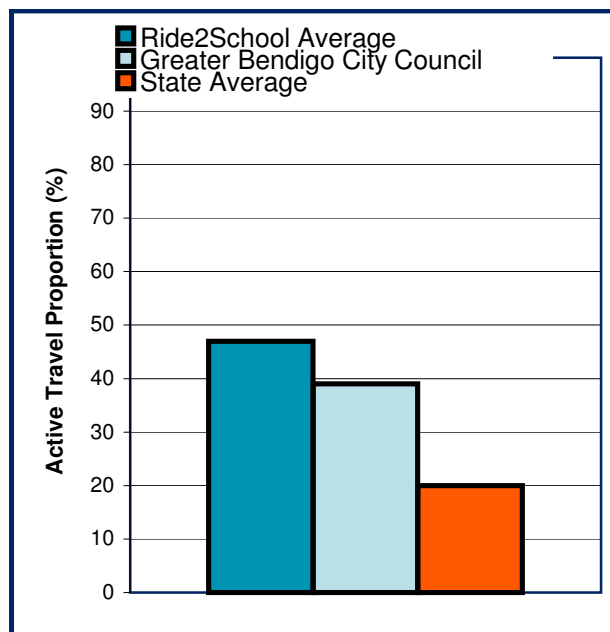

Ride2School Term 2, 2010 Council Report

Greater Bendigo City Council

Dear Mayor, Councillors and supporters of Ride2School,

Ride2School's monthly Hands Up! Active travel count calculates the average number of students that walk and ride to school in your municipality. We hope this data allows you to be aware of active travel rates and to track progress over time.

Top 4 Local Councils

(based on proportion of schools reporting)

- Greater Geelong City Council
- Yarra Ranges Shire Council
- Boroondara City Council
- Mornington Peninsula Shire Council

The black dot in the right diagram marks your relative position in comparison to other Victorian councils. Ideally, you want to be in the first quartile.

	Active Travel rate (%)	Number of students	Number of schools entering data
April 08	46	2482	10
April 09	21	195	3
April 10	34	594	4
May 08	48	1344	6
May 09	22	341	4
May 10	63	634	4
June 08	42	1125	6
June 09	26	1272	5
June 10	21	536	3

Registered school rank
2
(out of 80 councils)

Active travel rank
54
(out of 80 councils)

The registered school rank shows how many schools are registered in your council versus other councils. The active travel rank does the same, only for active travel percentage.