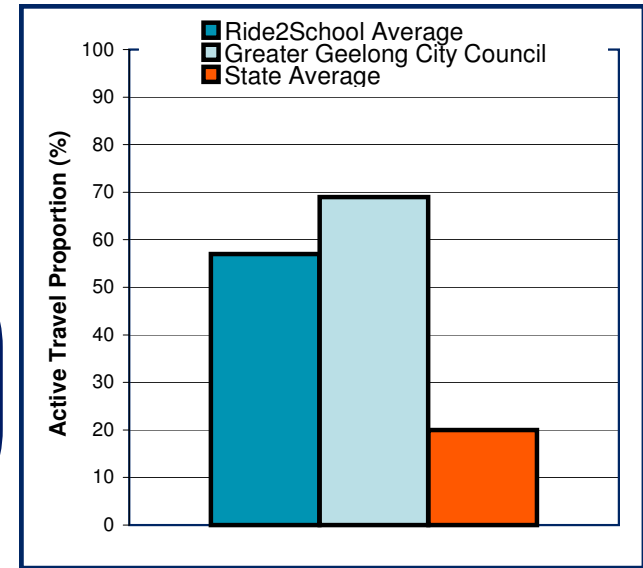

# National Ride2School Day 2010 Report

## Greater Geelong City Council

Dear Mayor, Councillors and supporters of Ride2School, Ride2School is proud to bring you all the figures on the 2010 National Ride2School Day in your municipality. This years National Ride2School Day was our biggest and best yet!

Any involvement your council may have had to support the day is much appreciated by all involved and gets more students riding more often!

The graph on the right shows the Ride2School, your council's and the state-wide average active travel rate