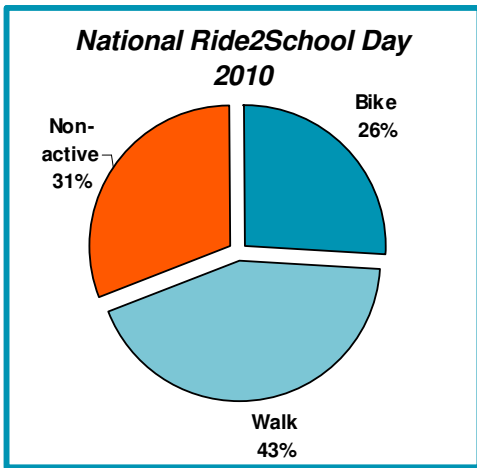

Schools currently registered with Ride2School	National Ride2School Day Active Travel %age		
	2008	2009	2010
Lara Lake Primary School		47	74
Lara Secondary College			
Corio Primary School	74	56	69
Norlane High School	70	55	
St Francis Xavier Primary School (Corio)			
Corio South Primary School			
Corio West Primary School	35		
Rosewall Primary School			
North Shore Primary	83		75
St Thomas Aquinas Primary School (Norlane Vic)			
Kardinia International College			
Western Heights College-Barton Campus			
Covenant College			
Nelson Park School P-12			
Rollins Primary School			
Bell Park North Primary School	70	58	71
Mandama Primary School		67	76
Belmont Primary School			92
Montpellier Primary School	10		
Oberon South Primary School	54	60	
Grovedale Primary School			
Grovedale West Primary School		72	68
South Geelong Primary School	47		
Clairvaux Catholic Primary School	53		
Bellaire Primary School		41	66
Nazareth Catholic Primary School (Grovedale Vi)		70	
Oberon Primary School			
St Patrick's Primary (Geelong West Vic)			
Clonard College			25
Ashby Primary School	86	73	87
Manifold Heights Primary School			
Newcomb Secondary College	59	52	
Geelong High School			
Geelong East Primary School.	99	46	76

Carbon Savings
15.07
tonnes of greenhouse
gas emissions

301485
black balloons

Ride2School
Ph: 03 8636 8888
E: ride2school@bv.com.au
W: www.ride2school.com.au

Top 5 Local Councils
(Based on the number of schools reporting)
1. Greater Geelong City Council
2. Mornington Peninsula Shire Council
3. Yarra Ranges Shire Council
4. Boroondara City Council
5. Wyndham City Council

Council Active Schools Challenge

The Active Schools Challenge is an opportunity for schools who are already kicking some active travel goals or are hoping to increase their active travel rate to be rewarded for their efforts.

We know that council support assists in increasing active travel rates, so we have set you a challenge! The council that has the most schools complete the challenge compared to the total number of schools in the municipality will be rewarded the 2010 Ride2School Most Active Council Award. For more information visit

<http://www.bv.com.au/ride2school/91212/>