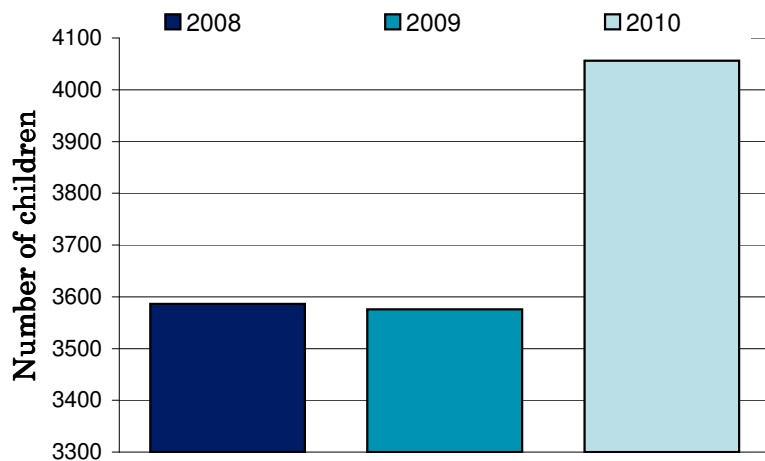

Active travel numbers (based on Hands Up! data)

The black dot in the right diagram marks your relative position in comparison to other Victorian councils. Ideally, you want to be in the first quartile.