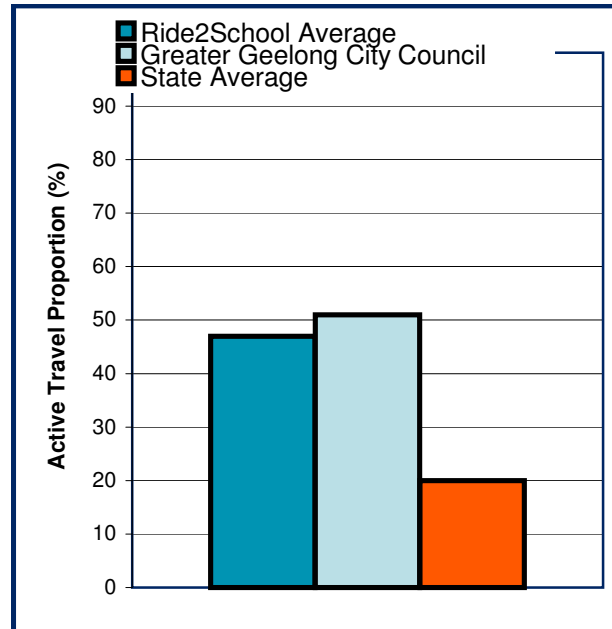

## Greater Geelong City Council

Dear Mayor, Councillors and supporters of Ride2School,

Ride2School's monthly Hands Up! Active travel count calculates the average number of students that walk and ride to school in your municipality. We hope this data allows you to be aware of active travel rates and to track progress over time.

### Top 4 Local Councils

(based on proportion of schools reporting)

- Greater Geelong City Council
- Yarra Ranges Shire Council
- Boroondara City Council
- Mornington Peninsula Shire Council

The black dot in the right diagram marks your relative position in comparison to other Victorian councils. Ideally, you want to be in the first quartile.

	Active Travel rate (%)	Number of students	Number of schools entering data
April 08	53	4129	12
April 09	51	2595	12
April 10	49	5243	19
May 08	59	4086	14
May 09	55	3377	16
May 10	61	4444	16
June 08	60	3060	10
June 09	44	6428	13
June 10	49	4629	16

**Registered school rank**  
**1**  
**(out of 80 councils)**

**Active travel rank**  
**23**  
**(out of 80 councils)**

The registered school rank shows how many schools are registered in your council versus other councils. The active travel rank does the same, only for active travel percentage.