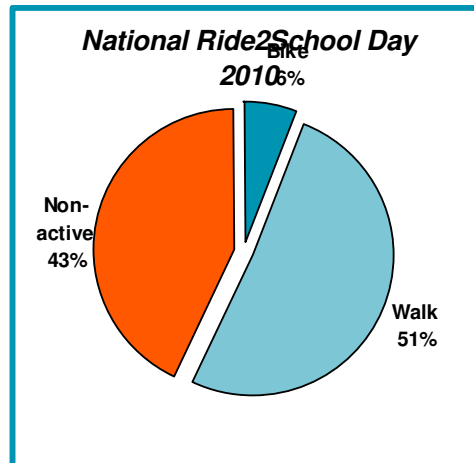

Greater Dandenong City Council

Schools currently registered with Ride2School	National Ride2School Day Active Travel %age		
	2008	2009	2010
Springvale West Primary School	64	66	
Heatherhill Primary School			
Springvale Primary School And English Language Centre			
Spring Valley Primary School			
Keysborough Park Primary School			
Maralinga Primary School			
Athol Rd Primary School	93	83	
Heatherhill Secondary College	53	59	70
Noble Park Special Developmental School			
Carwatha College P-12			
Yarraman Park Primary School			63
Silverton Primary School			
Noble Park English Language School	3		
Harrisfield Primary School			
St John's Regional College (Dandenong Vic)			
St Leonards College - Cornish Campus (P-9)			
Greenslopes Primary School			
Dandenong North Primary School			
Dandenong Primary School			
Dandenong South Primary School			
Wooranna Park Primary School			
Lyndale Primary School	76		48
St Mary's Primary (Dandenong Vic)			
Harrisfield Primary School			
Noble Park primary school			58

Carbon Savings
2.96
tonnes of greenhouse
gas emissions

59141
black balloons

Ride2School
Ph: 03 8636 8888
E: ride2school@bv.com.au
W: www.ride2school.com.au

Top 5 Local Councils
(Based on the number of schools reporting)

1. Greater Geelong City Council
2. Mornington Peninsula Shire Council
3. Yarra Ranges Shire Council
4. Boroondara City Council
5. Wyndham City Council

Council Active Schools Challenge

The Active Schools Challenge is an opportunity for schools who are already kicking some active travel goals or are hoping to increase their active travel rate to be rewarded for their efforts.

We know that council support assists in increasing active travel rates, so we have set you a challenge! The council that has the most schools complete the challenge compared to the total number of schools in the municipality will be rewarded the 2010 Ride2School Most Active Council Award. For more information visit

<http://www.bv.com.au/ride2school/91212/>