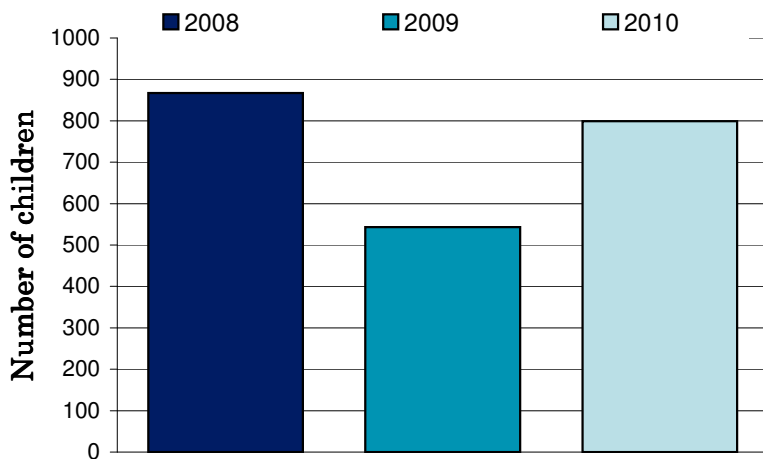

Active travel numbers (based on Hands Up! data)

The black dot in the right diagram marks your relative position in comparison to other Victorian councils. Ideally, you want to be in the first quartile.