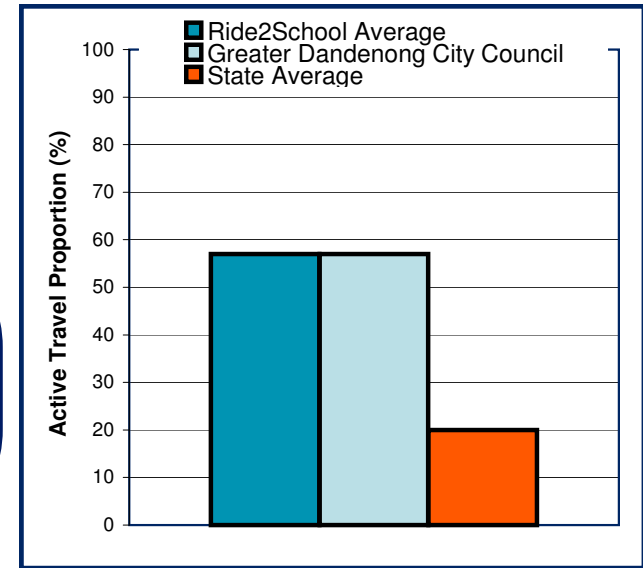

National Ride2School Day 2010 Report

Greater Dandenong City Council

Dear Mayor, Councillors and supporters of Ride2School, Ride2School is proud to bring you all the figures on the 2010 National Ride2School Day in your municipality. This years National Ride2School Day was our biggest and best yet!

Any involvement your council may have had to support the day is much appreciated by all involved and gets more students riding more often!

The graph on the right shows the Ride2School, your council's and the state-wide average active travel rate

Active travel numbers (based on Hands Up! data)

The black dot in the right diagram marks your relative position in comparison to other Victorian councils. Ideally, you want to be in the first quartile.