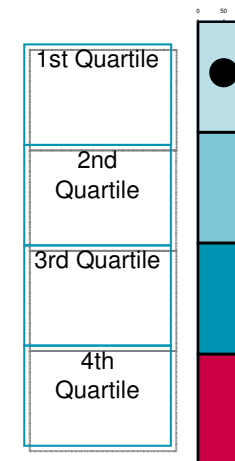

Ride2School Term 2, 2010 Council Report

Greater Dandenong City Council

Dear Mayor, Councillors and supporters of Ride2School,

Ride2School's monthly Hands Up! Active travel count calculates the average number of students that walk and ride to school in your municipality. We hope this data allows you to be aware of active travel rates and to track progress over time.

Top 4 Local Councils

(based on proportion of schools reporting)

- Greater Geelong City Council
- Yarra Ranges Shire Council
- Boroondara City Council
- Mornington Peninsula Shire Council

The black dot in the right diagram marks your relative position in comparison to other Victorian councils. Ideally, you want to be in the first quartile.

	Active Travel rate (%)	Number of students	Number of schools entering data
April 08	56	908	5
April 09	56	444	4
April 10	55	1103	4
May 08	58	627	3
May 09	68	1084	5
May 10	71	792	3
June 08	63	703	3
June 09	57	947	4
June 10	61	825	3

Registered school rank
14
(out of 80 councils)

Active travel rank
6
(out of 80 councils)

The registered school rank shows how many schools are registered in your council versus other councils. The active travel rank does the same, only for active travel percentage.