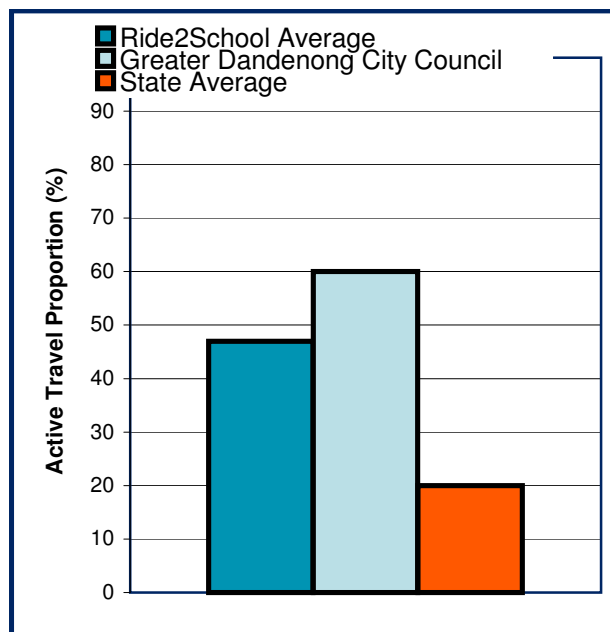

Active Travel rate (%)	Number of students	Number of schools entering data
April 08	56	908	5
April 09	56	444	4
April 10	55	1103	4
May 08	58	627	3
May 09	68	1084	5
May 10	71	792	3
June 08	63	703	3
June 09	57	947	4
June 10	61	825	3