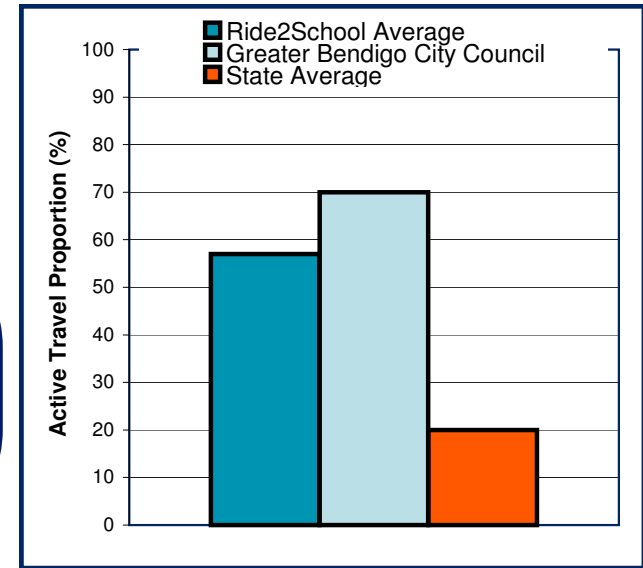

# National Ride2School Day 2010 Report

## Greater Bendigo City Council

Dear Mayor, Councillors and supporters of Ride2School, Ride2School is proud to bring you all the figures on the 2010 National Ride2School Day in your municipality. This years National Ride2School Day was our biggest and best yet!

Any involvement your council may have had to support the day is much appreciated by all involved and gets more students riding more often!

The graph on the right shows the Ride2School, your council's and the state-wide average active travel rate