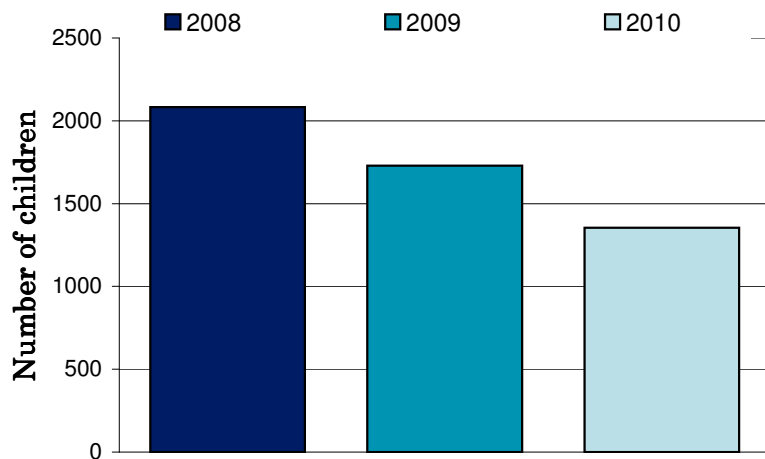

Active travel numbers (based on Hands Up! data)

The black dot in the right diagram marks your relative position in comparison to other Victorian councils. Ideally, you want to be in the first quartile.