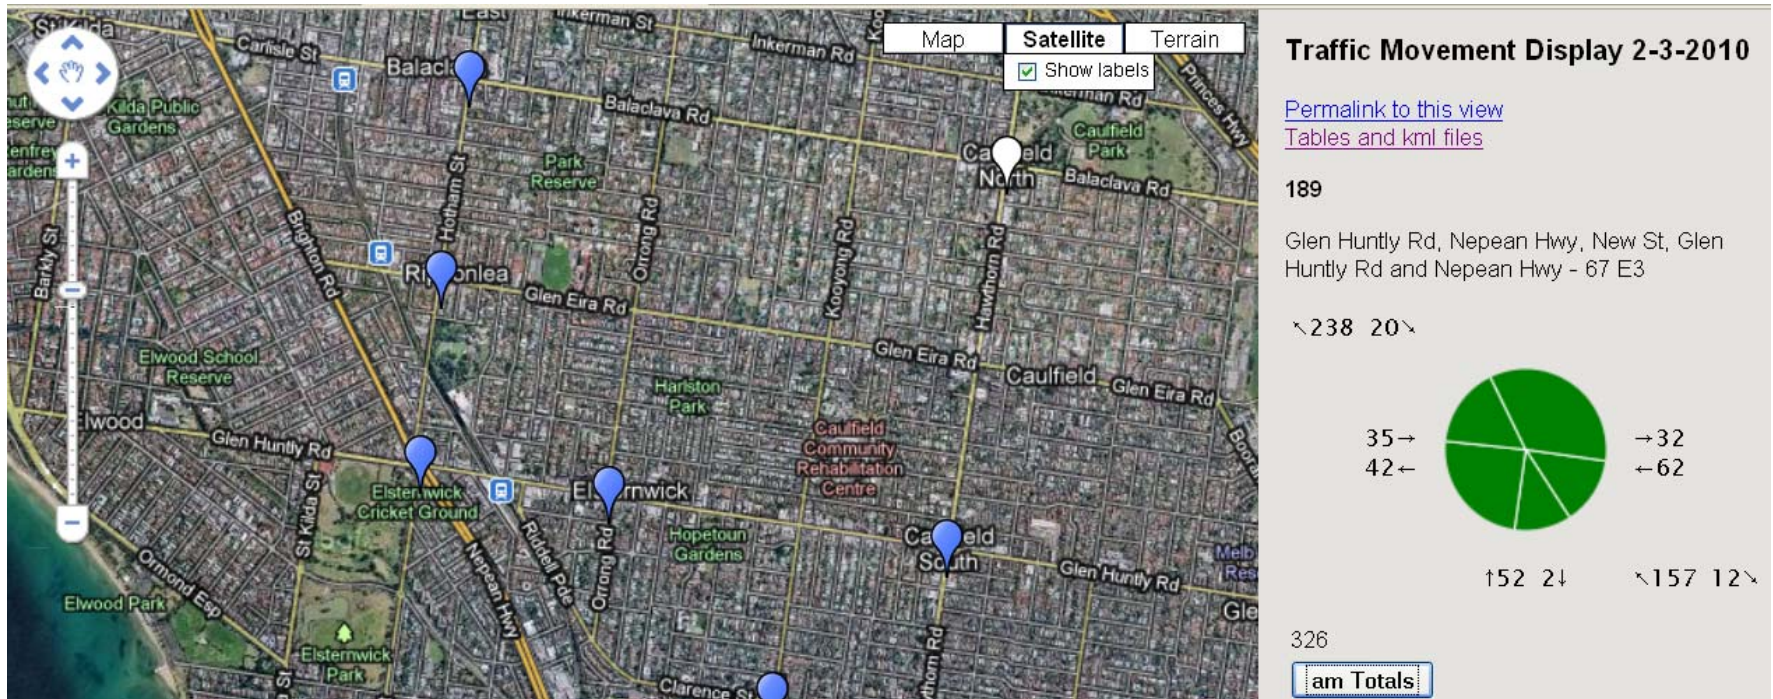

### **Initial data: Glen Eira City Council**

*The data in the following table shows data collected in the annual Super Tuesday bike count. The table includes data received by the Bicycle Network as at 17 March 2010. 'Total rider numbers' indicates the total number of riders through each intersection in the 7 – 9am period. Turning movements will be provided in full in the final report.*

Site 189 – Rider numbers and movements

Site 187 – Rider numbers and movements

**Traffic Movement Display**  
2-3-2010

[Permalink to this view](#)  
[Tables and kml files](#)

187

Hotham St, Glen Eira Rd, Hotham St  
and Glen Eira Rd - 67 F1