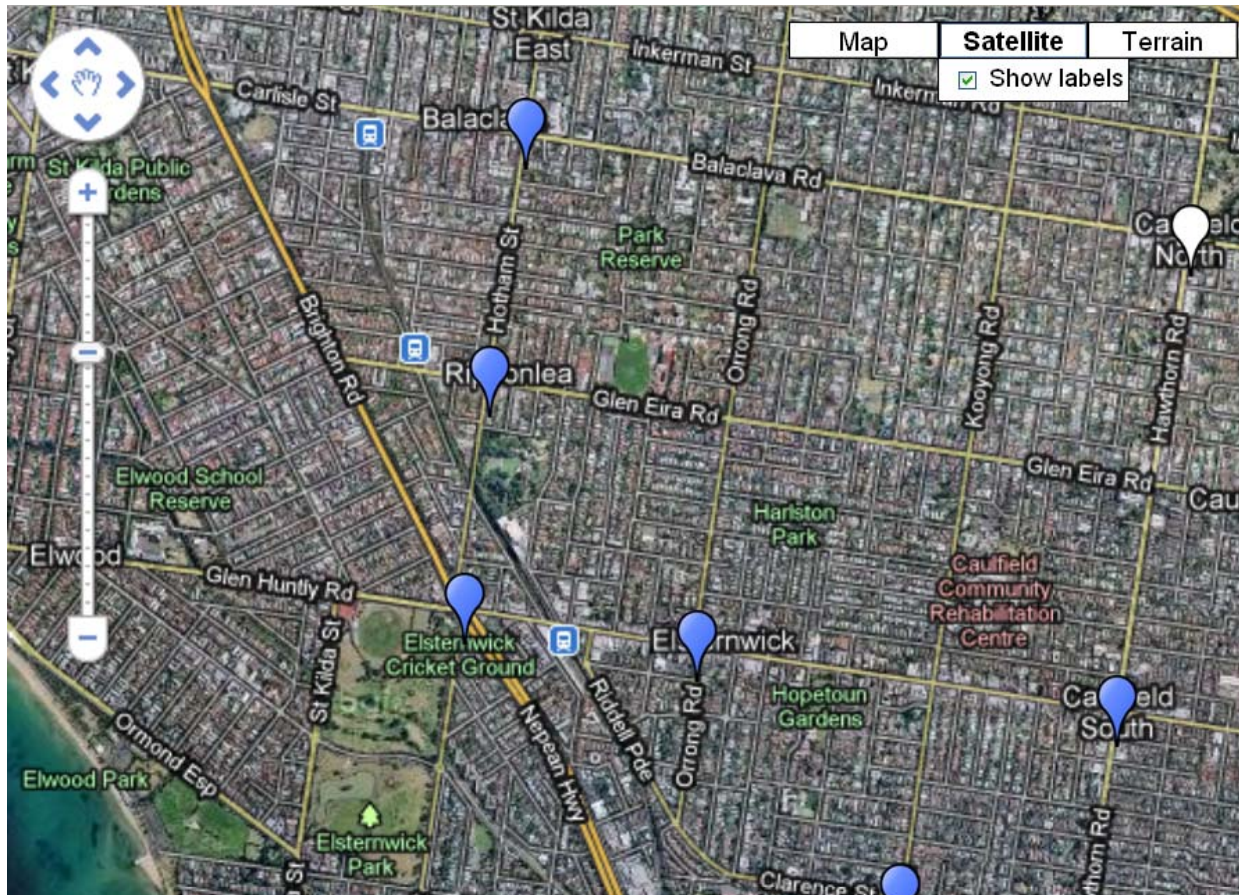

<b>Council</b>	<b>Location</b>	<b>Map ref</b>	<b>Site</b>	<b>Total Number of Riders</b>
Glen Eira	Glen Huntly Rd, Nepean Hwy, New St, Glen Huntly Rd and Nepean Hwy	67 E3	189	326
Glen Eira	Hotham St, Glen Eira Rd, Hotham St and Glen Eira Rd	67 F1	187	207
Glen Eira	Murrumbeena Rd, Railway Pde, Murrumbeena Rd and Neerim Rd	69 A5	195	118
Glen Eira	Hotham St, Balaclava Rd, Hotham St and Carlisle St	58 F11	184	116
Glen Eira	Murrumbeena Rd, North Rd, East Boundary Rd and North Rd	68 K9	198	113
Glen Eira	Grange Rd, Neerim Rd, Grange Rd and Neerim Rd	68 F4	193	105
Glen Eira	Dogleg to Orrong Rd nth, Glen Huntly Rd, dogleg to Orrong Rd sth and Glen Huntly Rd	67 G3	191	99
Glen Eira	Belgrave Rd, Dandenong Rd, Murrumbeena Rd and Dandenong Rd	69 A3	190	90
Glen Eira	Railway underpass, Normanby Rd and Balaclava Rd	59 D12	186	88
Glen Eira	Hawthorn Rd, North Rd, Hawthorn Rd and North Rd	67 K8	197	82
Glen Eira	Tucker Rd, McKinnon Rd, Tucker Rd and McKinnon Rd	68 H11	201	72
Glen Eira	Kooyong Rd, Alma Rd, Kooyong Rd and Alma Rd	58 K10	183	59
Glen Eira	Hawthorn Rd, Glen Huntly Rd, Hawthorn Rd and Glen Huntly Rd	68 A4	192	58
Glen Eira	Kooyong Rd, Clarence St, Kooyong Rd and Clarence St	67 J5	196	56
Glen Eira	Booran Rd, Glen Huntly Rd, Booran Rd and Glen Huntly Rd	68 D4	194	51
Glen Eira	Jasper Rd, Centre Rd, Jasper Rd and Centre Rd	77 E1	203	50
Glen Eira	Thomas St, McKinnon Rd and Thomas St	68 B10	199	43
Glen Eira	Mackie Rd, Gowrie St, Mackie Rd and Deakin St	69 C12	202	29

Site 189 – Rider numbers and movements

Site 187 – Rider numbers and movements

**Traffic Movement Display**  
2-3-2010

[Permalink to this view](#)  
[Tables and kml files](#)

187

Hotham St, Glen Eira Rd, Hotham St  
and Glen Eira Rd - 67 F1