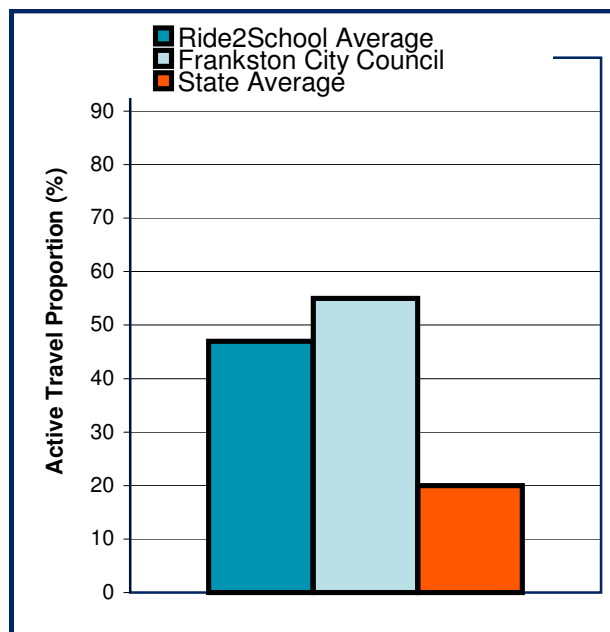

Active Travel rate (%)	Number of students	Number of schools entering data
April 08	40	703	3
April 09	58	848	3
April 10	53	1075	5
May 08	51	1169	4
May 09	60	1494	5
May 10	61	788	3
June 08	49	1774	6
June 09	54	1709	5
June 10	55	980	3