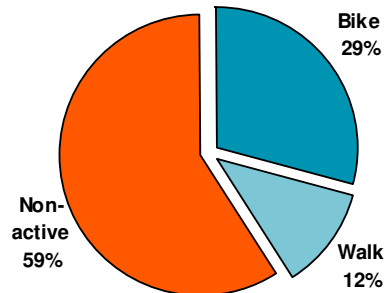

East Gippsland Shire Council

Schools currently registered with Ride2School	National Ride2School Day Active Travel %age			
	2008	2009	2010	
	Lucknow Primary School	40	47	39
East Gippsland Specialist School				
Bairnsdale Primary School	48	43		
Bairnsdale West Primary School				
Gippsland Grammar Primary School				
St Mary's Primary School (Bairnsdale Vic)		100	43	
Paynesville Primary				
Nicholson Primary School				
Bruthen Primary School	28			
Buchan Primary School				
Orbost North Primary		79	55	
Orbost Primary School	63			
Orbost Secondary School				
Marlo Primary School	91	89		
Goongerah P-8 School				
St Joseph's Primary School (Orbost Vic)				
Newmerella Primary School			53	
Cann River P-12				
Mallacoota P-12 College		75		
Swifts Creek School				
Swan Reach Primary School				
Metung Primary School				
St Brendan's Primary School (Lakes Entrance)		60		
Nungurner Primary School				
Lakes Entrance Primary School			33	
Toorloo Arm Primary				

Carbon Savings
3.35
tonnes of greenhouse
gas emissions

66945
black balloons

National Ride2School Day
2010

Ride2School
Ph: 03 8636 8888
E: ride2school@bv.com.au
W: www.ride2school.com.au

Top 5 Local Councils

(Based on the number of schools reporting)

1. Greater Geelong City Council
2. Mornington Peninsula Shire Council
3. Yarra Ranges Shire Council
4. Boroondara City Council
5. Wyndham City Council

Council Active Schools Challenge

The Active Schools Challenge is an opportunity for schools who are already kicking some active travel goals or are hoping to increase their active travel rate to be rewarded for their efforts.

We know that council support assists in increasing active travel rates, so we have set you a challenge! The council that has the most schools complete the challenge compared to the total number of schools in the municipality will be rewarded the 2010

Ride2School Most Active Council Award. For more information visit

<http://www.bv.com.au/ride2school/91212/>