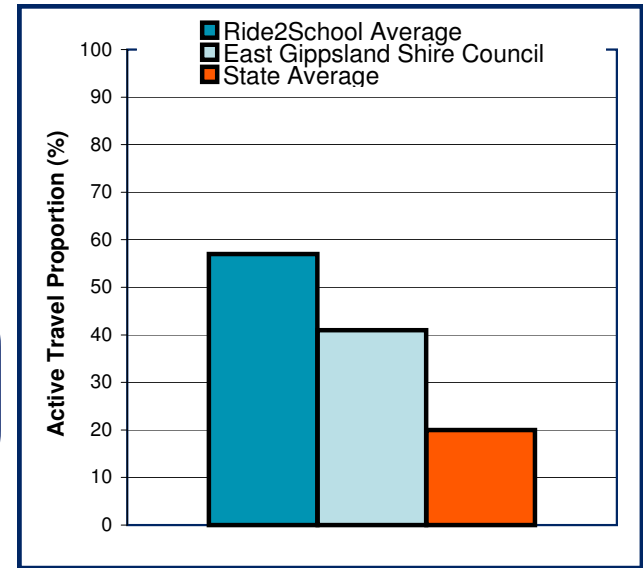

# National Ride2School Day 2010 Report

## East Gippsland Shire Council

Dear Mayor, Councillors and supporters of Ride2School, Ride2School is proud to bring you all the figures on the 2010 National Ride2School Day in your municipality. This years National Ride2School Day was our biggest and best yet!

Any involvement your council may have had to support the day is much appreciated by all involved and gets more students riding more often!

The graph on the right shows the Ride2School, your council's and the state-wide average active travel rate