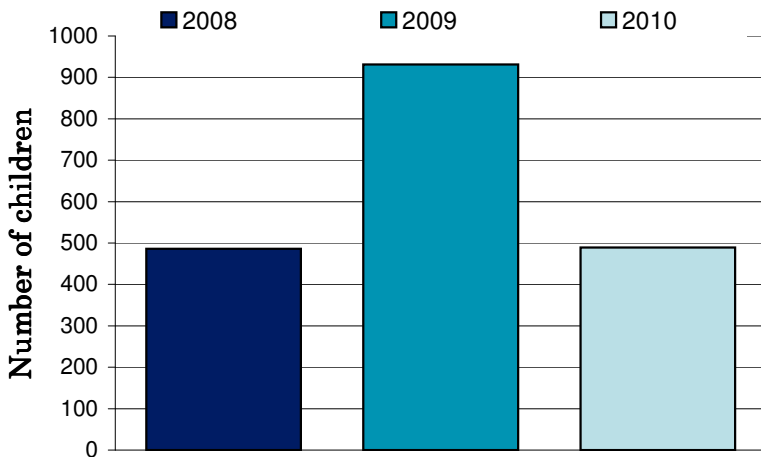

Active travel numbers (based on Hands Up! data)

The black dot in the right diagram marks your relative position in comparison to other Victorian councils. Ideally, you want to be in the first quartile.