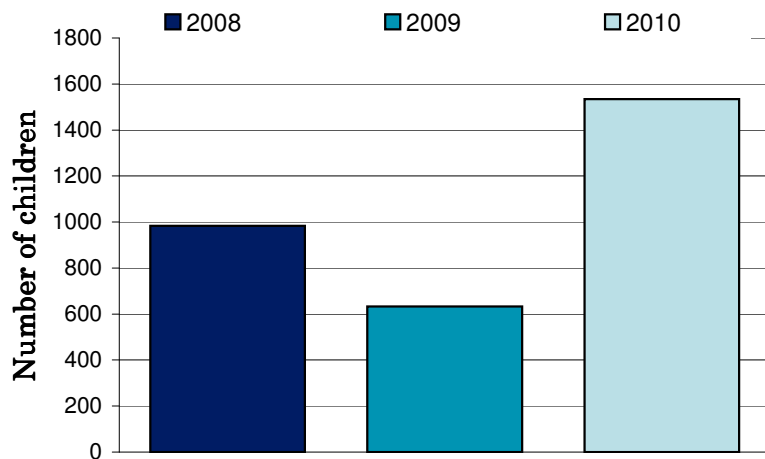

Active travel numbers (based on Hands Up! data)

The black dot in the right diagram marks your relative position in comparison to other Victorian councils. Ideally, you want to be in the first quartile.