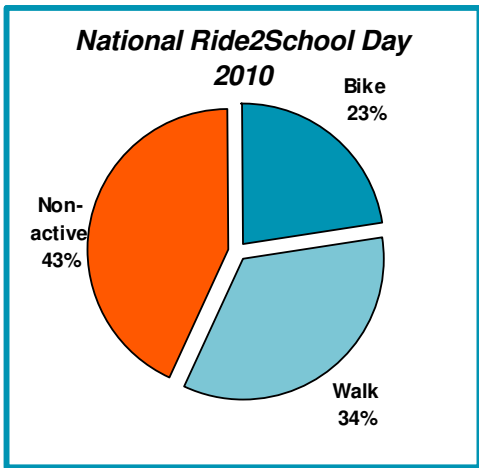

Darebin City Council

Schools currently registered with Ride2School	National Ride2School Day Active Travel %age		
	2008	2009	2010
Newlands Primary School			
Westgarth Primary School			72
Northcote High School	29		
Northcote Primary School		42	
St Joseph's Primary School (Northcote Vic)			
Croxton Special School			
Santa Maria College			
Wales Street Primary School			64
Pender's Grove Primary School			74
Thornbury Primary School			37
Thornbury High School			
Samaritan Catholic College			
Preston South Primary School			
East Preston Islamic College			
Sacred Heart Primary School (Preston Vic)			
Bell Primary School			
Preston North East Primary School			69
Reservoir West Primary School			50
Reservoir Primary School	60		
Merrilands College			
Ruthven Primary School	9		
Holy Name Primary School (Reservoir VIC)			
Preston Girls Secondary School	16	21	31
Fairfield Primary School	51	72	59
Alphington Primary School	66	67	
Our Lady Of The Way Primary			
Kingsbury Primary School			43

Carbon Savings
3.24
tonnes of greenhouse
gas emissions

64838
black balloons

Ride2School
Ph: 03 8636 8888
E: ride2school@bv.com.au
W: www.ride2school.com.au

Top 5 Local Councils
(Based on the number of schools reporting)

1. Greater Geelong City Council
2. Mornington Peninsula Shire Council
3. Yarra Ranges Shire Council
4. Boroondara City Council
5. Wyndham City Council

Council Active Schools Challenge

The Active Schools Challenge is an opportunity for schools who are already kicking some active travel goals or are hoping to increase their active travel rate to be rewarded for their efforts.

We know that council support assists in increasing active travel rates, so we have set you a challenge! The council that has the most schools complete the challenge compared to the total number of schools in the municipality will be rewarded the 2010 Ride2School Most Active Council Award. For more information visit

<http://www.bv.com.au/ride2school/91212/>