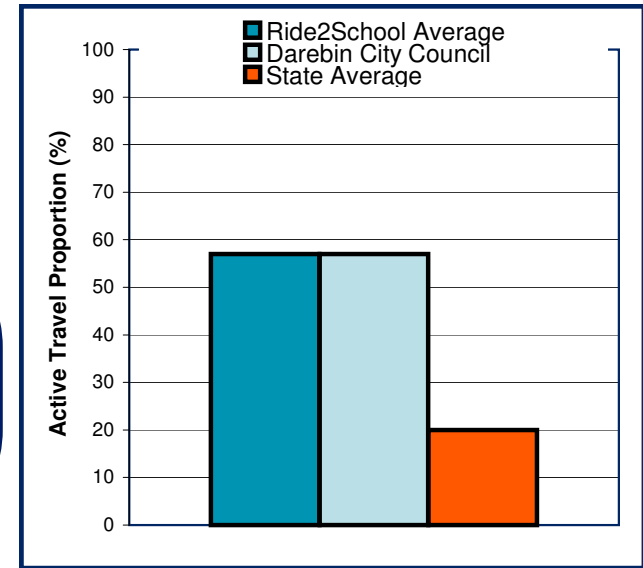

National Ride2School Day 2010 Report

Darebin City Council

Dear Mayor, Councillors and supporters of Ride2School, Ride2School is proud to bring you all the figures on the 2010 National Ride2School Day in your municipality. This years National Ride2School Day was our biggest and best yet!

Any involvement your council may have had to support the day is much appreciated by all involved and gets more students riding more often!

The graph on the right shows the Ride2School, your council's and the state-wide average active travel rate

Active travel numbers (based on Hands Up! data)

The black dot in the right diagram marks your relative position in comparison to other Victorian councils. Ideally, you want to be in the first quartile.