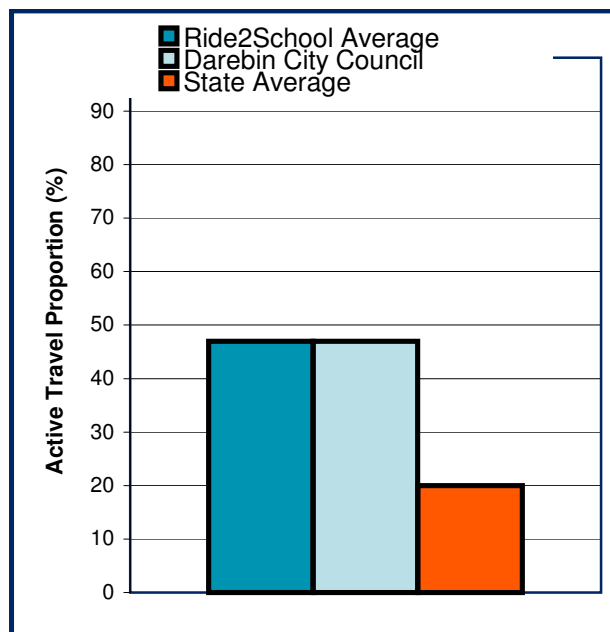

Active Travel rate (%)	Number of students	Number of schools entering data
April 08	37	1168	6
April 09	41	605	3
April 10	46	1976	7
May 08	45	1650	7
May 09	46	857	5
May 10	48	1970	7
June 08	33	1050	6
June 09	30	1466	5
June 10	43	1712	7