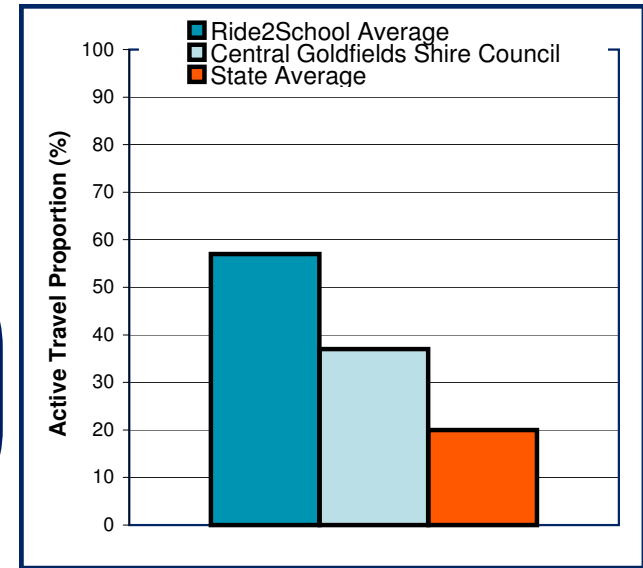

National Ride2School Day 2010 Report

Central Goldfields Shire Council

Dear Mayor, Councillors and supporters of Ride2School, Ride2School is proud to bring you all the figures on the 2010 National Ride2School Day in your municipality. This years National Ride2School Day was our biggest and best yet!

Any involvement your council may have had to support the day is much appreciated by all involved and gets more students riding more often!

The graph on the right shows the Ride2School, your council's and the state-wide average active travel rate

Active travel numbers (based on Hands Up! data)

The black dot in the right diagram marks your relative position in comparison to other Victorian councils. Ideally, you want to be in the first quartile.