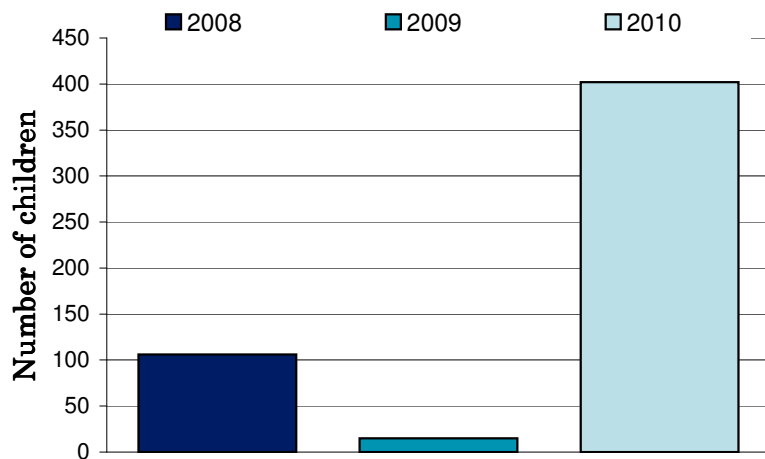

Active travel numbers (based on Hands Up! data)

The black dot in the right diagram marks your relative position in comparison to other Victorian councils. Ideally, you want to be in the first quartile.