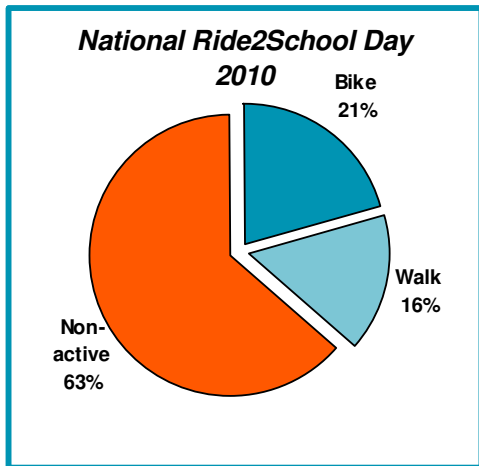

Central Goldfields Shire Council

Schools currently registered with Ride2School	National Ride2School Day Active Travel %age		
	2008	2009	2010
St Augustine's Primary School			
Highview Christian Community College	25		
Timor Primary School			92
Maryborough Education Centre P-12			29
Dunolly Primary School			
Bealiba Primary School		100	60

Carbon Savings
0.2 tonnes of greenhouse gas emissions

3983 black balloons

1. **Top 5 Local Councils**
   (Based on the number of schools reporting)
1. Greater Geelong City Council
  2. Mornington Peninsula Shire Council
  3. Yarra Ranges Shire Council
  4. Boroondara City Council
  5. Wyndham City Council

Council Active Schools Challenge

The Active Schools Challenge is an opportunity for schools who are already kicking some active travel goals or are hoping to increase their active travel rate to be rewarded for their efforts.

We know that council support assists in increasing active travel rates, so we have set you a challenge! The council that has the most schools complete the challenge compared to the total number of schools in the municipality will be rewarded the 2010 Ride2School Most Active Council Award. For more information visit

<http://www.bv.com.au/ride2school/91212/>

Ride2School
Ph: 03 8636 8888
E: ride2school@bv.com.au
W: www.ride2school.com.au