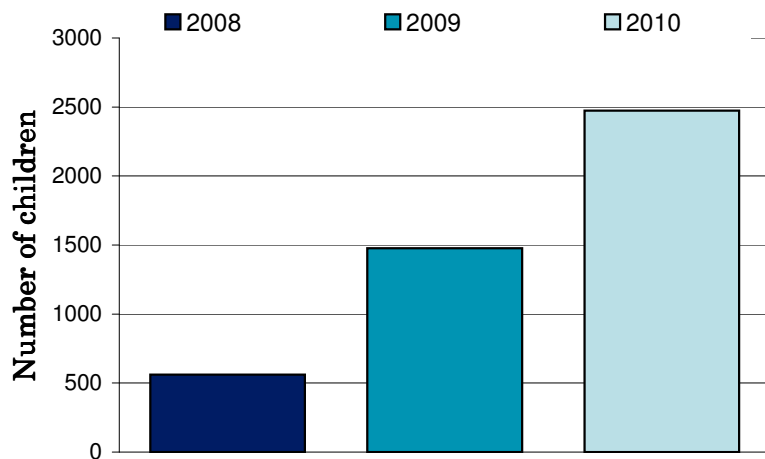

Active travel numbers (based on Hands Up! data)

The black dot in the right diagram marks your relative position in comparison to other Victorian councils. Ideally, you want to be in the first quartile.