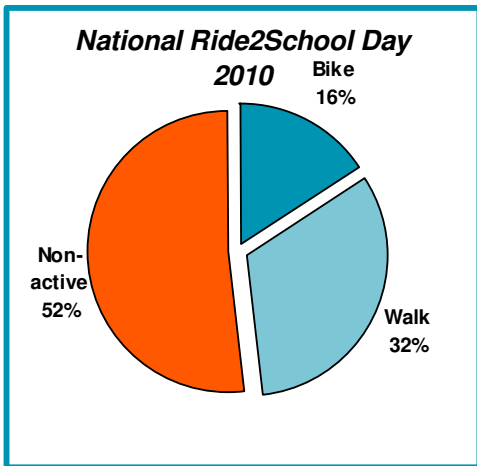

Casey City Council

Schools currently registered with Ride2School	National Ride2School Day Active Travel %age		
	2008	2009	2010
Eumemmerring Primary School			
Doveton North Primary School			
Doveton Heights Primary School			
Southern Cross Primary School			
Mossgiel Park Primary School			
Hallam Primary School		53	44
Mary Mackillop School (Narre Warren)			
Hillsmeade Primary School			
Strathaird Primary School	54	41	
Fountain Gate Primary School			100
Maramba Primary School			62
Hallam Valley Primary School			
Oatlands Primary School			
Trinity Catholic Primary School (Narre Warren Vic)			26
Dandenong Valley School (SDS)			
Berwick Primary School		49	63
Kambrya College			
Timbarra Primary School			
Berwick Lodge Primary School	18		28
St Michael's Primary (Berwick Vic)			
Brentwood Park Primary		58	
Lynbrook Primary School	27	40	54
River Gum Primary School			
Coral Park Primary School			
Cranbourne West Primary School			
Cranbourne Primary School			43
Marnebek School Cranbourne P-12			
Cranbourne Park Primary School			
Rangebank Primary School			
St Agatha's Primary School			11
St Thereses's Primary School (Cranbourne Vic)			

Carbon Savings
4.88
tonnes of greenhouse
gas emissions

97684
black balloons

Ride2School
Ph: 03 8636 8888
E: ride2school@bv.com.au
W: www.ride2school.com.au

Top 5 Local Councils
(Based on the number of schools reporting)

1. Greater Geelong City Council
2. Mornington Peninsula Shire Council
3. Yarra Ranges Shire Council
4. Boroondara City Council
5. Wyndham City Council

Council Active Schools Challenge

The Active Schools Challenge is an opportunity for schools who are already kicking some active travel goals or are hoping to increase their active travel rate to be rewarded for their efforts.

We know that council support assists in increasing active travel rates, so we have set you a challenge! The council that has the most schools complete the challenge compared to the total number of schools in the municipality will be rewarded the 2010 Ride2School Most Active Council Award. For more information visit

<http://www.bv.com.au/ride2school/91212/>