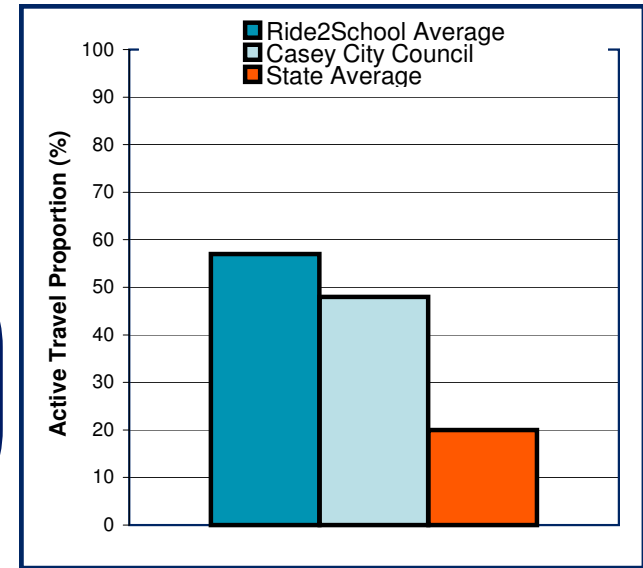

National Ride2School Day 2010 Report

Casey City Council

Dear Mayor, Councillors and supporters of Ride2School, Ride2School is proud to bring you all the figures on the 2010 National Ride2School Day in your municipality. This years National Ride2School Day was our biggest and best yet!

Any involvement your council may have had to support the day is much appreciated by all involved and gets more students riding more often!

The graph on the right shows the Ride2School, your council's and the state-wide average active travel rate

Active travel numbers (based on Hands Up! data)

The black dot in the right diagram marks your relative position in comparison to other Victorian councils. Ideally, you want to be in the first quartile.