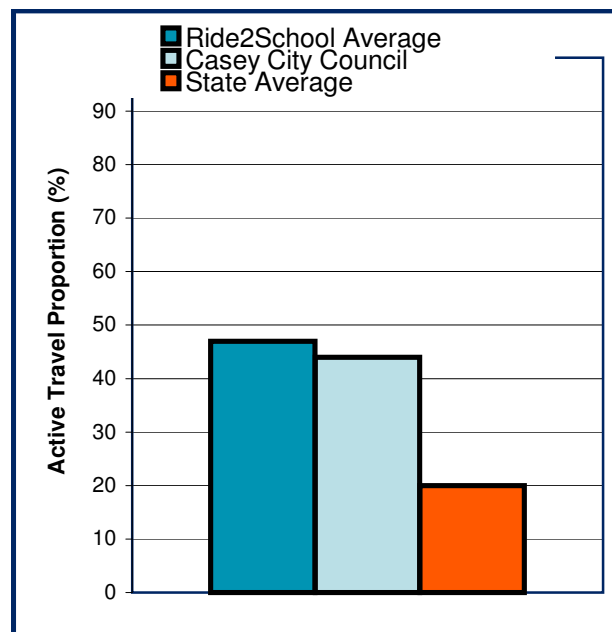

Active Travel rate (%)	Number of students	Number of schools entering data
April 08	40	2818	5
April 09	33	1240	6
April 10	43	2958	6
May 08	47	2463	4
May 09	32	1527	4
May 10	48	3969	8
June 08	30	1705	3
June 09	28	5196	6
June 10	44	2795	6