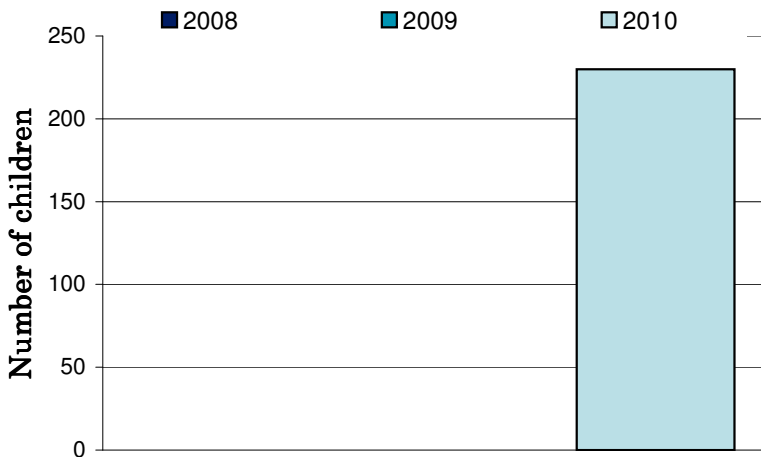

Active travel numbers (based on Hands Up! data)

The black dot in the right diagram marks your relative position in comparison to other Victorian councils. Ideally, you want to be in the first quartile.