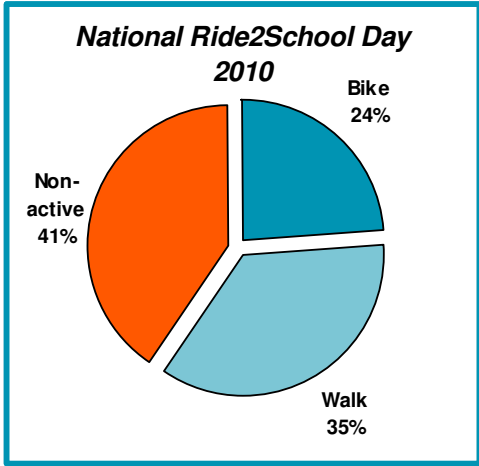

Buloke Shire Council

Schools currently registered with Ride2School	National Ride2School Day Active Travel %age		
	2008	2009	2010
DONALD HIGH SCHOOL			
Birchip P-12 School			66
Charlton College			52
Wycheproof College P-12			

Carbon Savings
0.12
tonnes of greenhouse gas emissions

2369
black balloons

Top 5 Local Councils
(Based on the number of schools reporting)

1. Greater Geelong City Council
2. Mornington Peninsula Shire Council
3. Yarra Ranges Shire Council
4. Boroondara City Council
5. Wyndham City Council

Council Active Schools Challenge

The Active Schools Challenge is an opportunity for schools who are already kicking some active travel goals or are hoping to increase their active travel rate to be rewarded for their efforts.

We know that council support assists in increasing active travel rates, so we have set you a challenge! The council that has the most schools complete the challenge compared to the total number of schools in the municipality will be rewarded the 2010 Ride2School Most Active Council Award. For more information visit

<http://www.bv.com.au/ride2school/91212/>

Ride2School
Ph: 03 8636 8888
E: ride2school@bv.com.au
W: www.ride2school.com.au