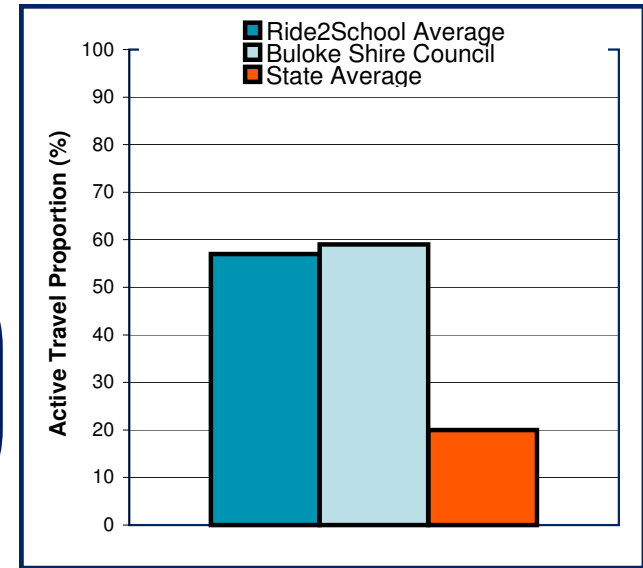

National Ride2School Day 2010 Report

Buloke Shire Council

Dear Mayor, Councillors and supporters of Ride2School, Ride2School is proud to bring you all the figures on the 2010 National Ride2School Day in your municipality. This years National Ride2School Day was our biggest and best yet!

Any involvement your council may have had to support the day is much appreciated by all involved and gets more students riding more often!

The graph on the right shows the Ride2School, your council's and the state-wide average active travel rate

Active travel numbers (based on Hands Up! data)

The black dot in the right diagram marks your relative position in comparison to other Victorian councils. Ideally, you want to be in the first quartile.