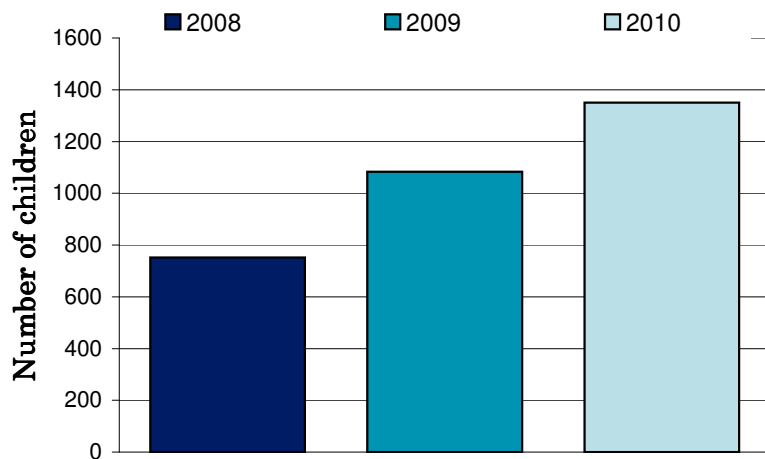

Active travel numbers (based on Hands Up! data)

The black dot in the right diagram marks your relative position in comparison to other Victorian councils. Ideally, you want to be in the first quartile.