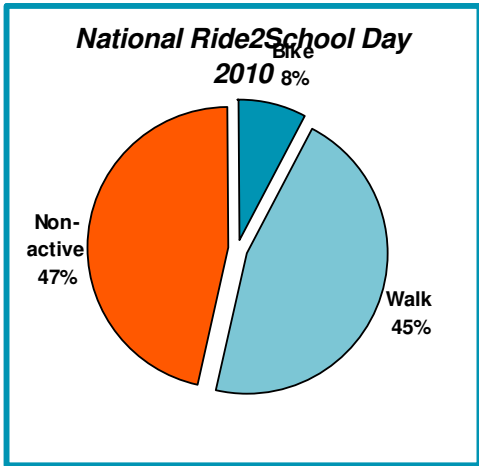

Brimbank City Council

Schools currently registered with Ride2School	National Ride2School Day Active Travel %age		
	2008	2009	2010
Marian College (Kenthurst)			
Sunshine North Primary School			
Sunshine Secondary School			
Sunvale Primary School			
Sunshine Heights Primary School			
Glengala/Sunshine West Primary Sch	57		
Sunshine Primary School			
St Pauls Primary School (Sunshine Vic)			
Albion Primary School			
Albion North Primary School			
Brimbank College	3		
St Albans Secondary College			
St Albans East Primary School		48	
St Albans Meadows Primary School			
Jackson School P-12			
St Albans Heights Primary School		100	66
St Albans South Primary School		35	
St Albans North Primary School			
St Albans Primary School			
Movelle Primary			
Holy Eucharist Primary School			
Sunshine Christian Primary School			
Stevensville Primary School			38
Ardeer Primary School			
Ardeer South Primary School			
Sunshine College			
Mother Of God Primary School		57	
Cairnlea Park Primary School	48	29	55
Overnewton College P-12			
Keilor Primary School			
Mackellar Primary School	42		61
Catholic Regional College- Sydenham			
Taylors Lakes Primary School			
Keilor Downs College			

Carbon Savings
4.43
tonnes of greenhouse gas emissions

88582
black balloons

Top 5 Local Councils
(Based on the number of schools reporting)

1. Greater Geelong City Council
2. Mornington Peninsula Shire Council
3. Yarra Ranges Shire Council
4. Boroondara City Council
5. Wyndham City Council

Council Active Schools Challenge

The Active Schools Challenge is an opportunity for schools who are already kicking some active travel goals or are hoping to increase their active travel rate to be rewarded for their efforts.

We know that council support assists in increasing active travel rates, so we have set you a challenge! The council that has the most schools complete the challenge compared to the total number of schools in the municipality will be rewarded the 2010 Ride2School Most Active Council Award. For more information visit

<http://www.bv.com.au/ride2school/91212/>

Ride2School
Ph: 03 8636 8888
E: ride2school@bv.com.au
W: www.ride2school.com.au