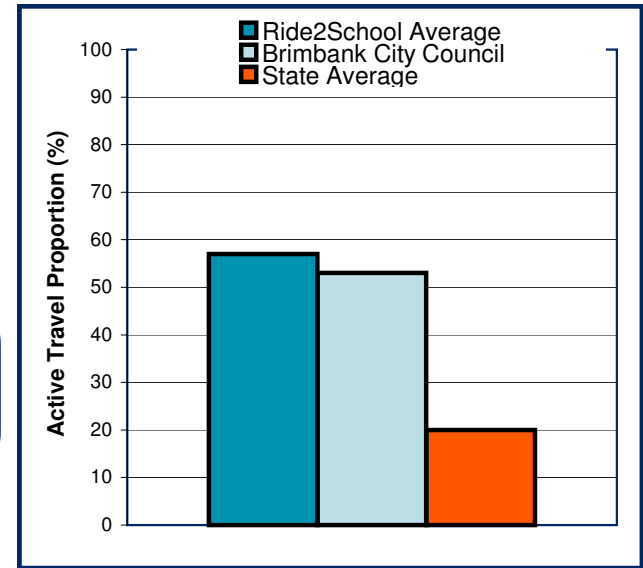

National Ride2School Day 2010 Report

Brimbank City Council

Dear Mayor, Councillors and supporters of Ride2School, Ride2School is proud to bring you all the figures on the 2010 National Ride2School Day in your municipality. This years National Ride2School Day was our biggest and best yet!

Any involvement your council may have had to support the day is much appreciated by all involved and gets more students riding more often!

The graph on the right shows the Ride2School, your council's and the state-wide average active travel rate

Active travel numbers (based on Hands Up! data)

The black dot in the right diagram marks your relative position in comparison to other Victorian councils. Ideally, you want to be in the first quartile.