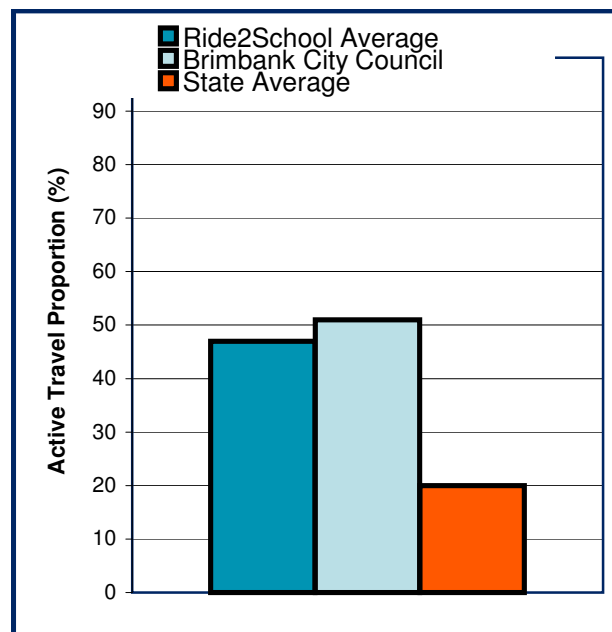

Active Travel rate (%)	Number of students	Number of schools entering data
April 08	0	0	0
April 09	46	427	4
April 10	56	1145	3
May 08	55	785	1
May 09	45	1453	8
May 10	53	1642	4
June 08	58	881	3
June 09	46	2609	7
June 10	55	2403	5