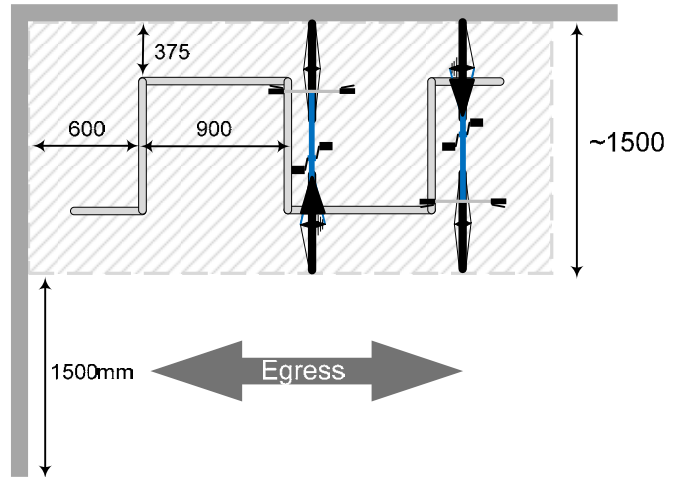

'Anaconda Junior' bicycle parking rail

Anaconda junior - Dimensions

Anaconda junior - Specifications

Material Options
Galvanised Steel*
Powder Coat - Galvanised Steel
Hot Dipped - Galvanised Steel
Aluminium - Powder Coat
304 Grade - Stainless Steel
316 Grade - Stainless Steel
Recommended fasteners
Zinc plated dynabolts
Stainless Steel dynabolts
Fixing Options
Clamp On*

* indicates most common designation

Anaconda junior - Locking points

Anaconda junior - Layout Guidelines

Options and base plate detail

Clamp On elbow

Anti theft inserts

Allen 1/2" socket head

Custom Colour

Mistletoe
51040

Gloss

Deep Pool
76902

Satin

©Bicycle Victoria 2010

Street Address
10/446 Collins Street
Melbourne VIC 3000

Mailing Address
PO Box 426
Collins St West Vic 8007

Phone - Fax
Sales (03) 8636 8820
Fax (03) 8636 8800