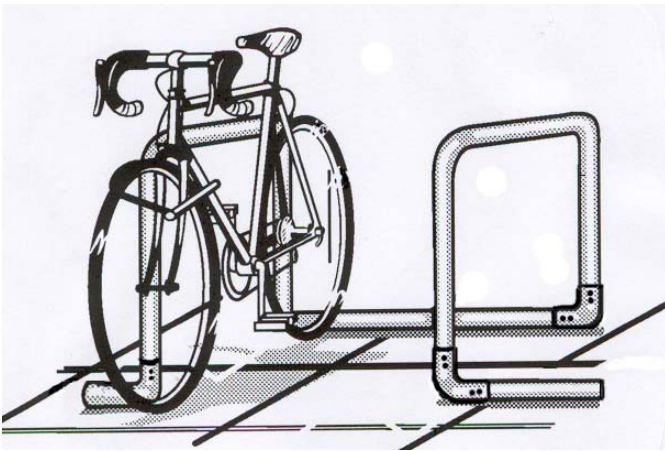

'Anaconda Junior' bicycle parking rail

Anaconda junior - Dimensions

Anaconda junior - Specifications

Material Options
Galvanised Steel*
Powder Coat - Galvanised Steel
Hot Dipped - Galvanised Steel
Aluminium - Powder Coat
304 Grade - Stainless Steel
316 Grade - Stainless Steel
Recommended fasteners
Zinc plated dynabolts
Stainless Steel dynabolts
Fixing Options
Clamp On*

* indicates most common designation

Anaconda junior - Locking points

Anaconda junior - Layout Guidelines

Options and base plate detail

Clamp On elbow

Anti theft inserts

Allen 1/2" socket head

Custom Colour