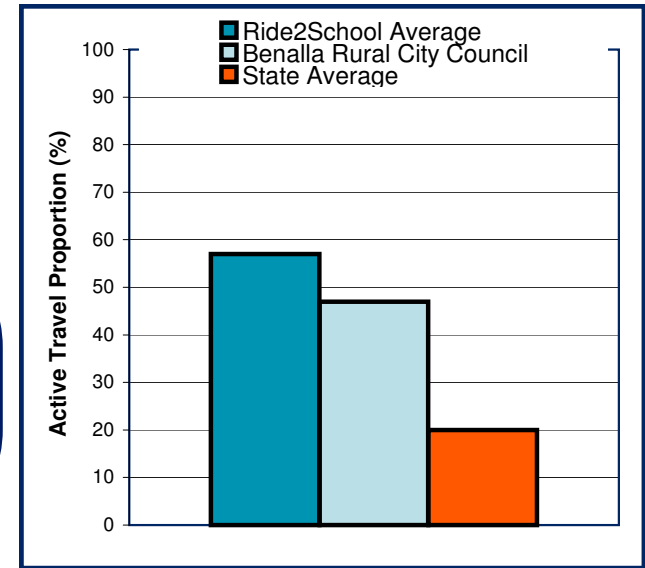

National Ride2School Day 2010 Report

Benalla Rural City Council

Dear Mayor, Councillors and supporters of Ride2School, Ride2School is proud to bring you all the figures on the 2010 National Ride2School Day in your municipality. This years National Ride2School Day was our biggest and best yet!

Any involvement your council may have had to support the day is much appreciated by all involved and gets more students riding more often!

The graph on the right shows the Ride2School, your council's and the state-wide average active travel rate

Active travel numbers (based on Hands Up! data)

The black dot in the right diagram marks your relative position in comparison to other Victorian councils. Ideally, you want to be in the first quartile.