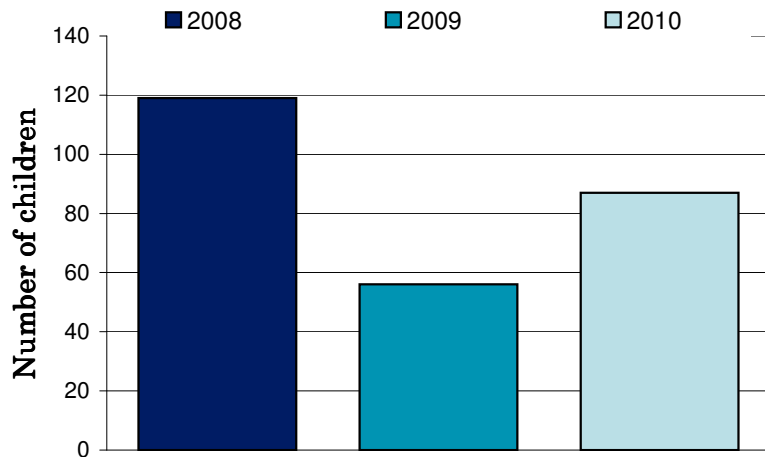

Active travel numbers (based on Hands Up! data)

The black dot in the right diagram marks your relative position in comparison to other Victorian councils. Ideally, you want to be in the first quartile.