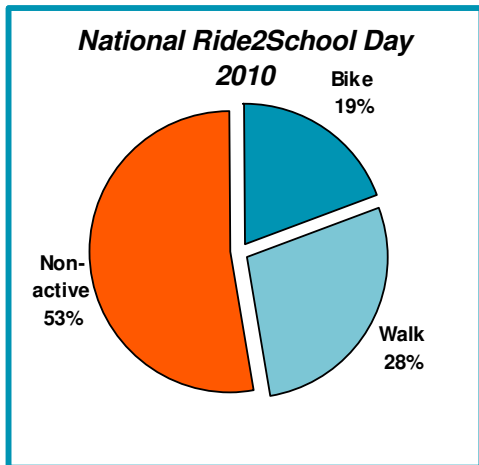

Benalla Rural City Council

Schools currently registered with Ride2School	National Ride2School Day Active Travel %age		
	2008	2009	2010
Benalla West Primary School	65		47
Benalla Primary School			
Benalla East Primary School			
St Joseph's Primary School (Benalla Vic)		19	
Broken Creek Primary School			
Goorambat Primary School			

Carbon Savings
0.36
tonnes of greenhouse gas emissions

7205
black balloons

Top 5 Local Councils
(Based on the number of schools reporting)

1. Greater Geelong City Council
2. Mornington Peninsula Shire Council
3. Yarra Ranges Shire Council
4. Boroondara City Council
5. Wyndham City Council

Council Active Schools Challenge

The Active Schools Challenge is an opportunity for schools who are already kicking some active travel goals or are hoping to increase their active travel rate to be rewarded for their efforts.

We know that council support assists in increasing active travel rates, so we have set you a challenge! The council that has the most schools complete the challenge compared to the total number of schools in the municipality will be rewarded the 2010 Ride2School Most Active Council Award. For more information visit

<http://www.bv.com.au/ride2school/91212/>

Ride2School
Ph: 03 8636 8888
E: ride2school@bv.com.au
W: www.ride2school.com.au