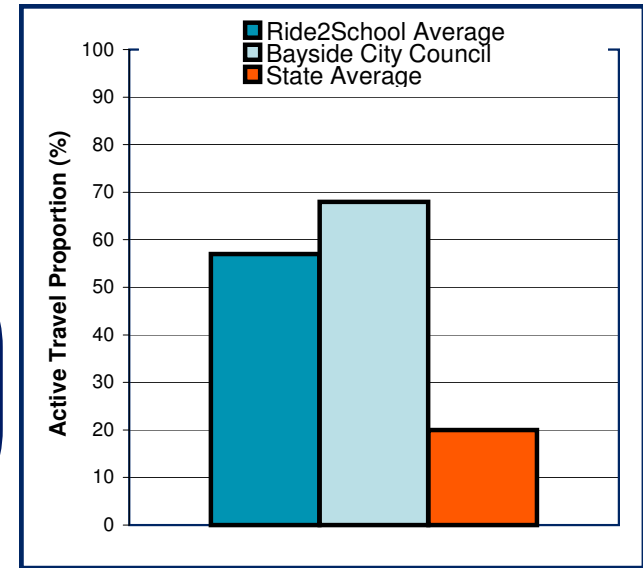

# National Ride2School Day 2010 Report

## Bayside City Council

Dear Mayor, Councillors and supporters of Ride2School, Ride2School is proud to bring you all the figures on the 2010 National Ride2School Day in your municipality. This years National Ride2School Day was our biggest and best yet!

Any involvement your council may have had to support the day is much appreciated by all involved and gets more students riding more often!

The graph on the right shows the Ride2School, your council's and the state-wide average active travel rate