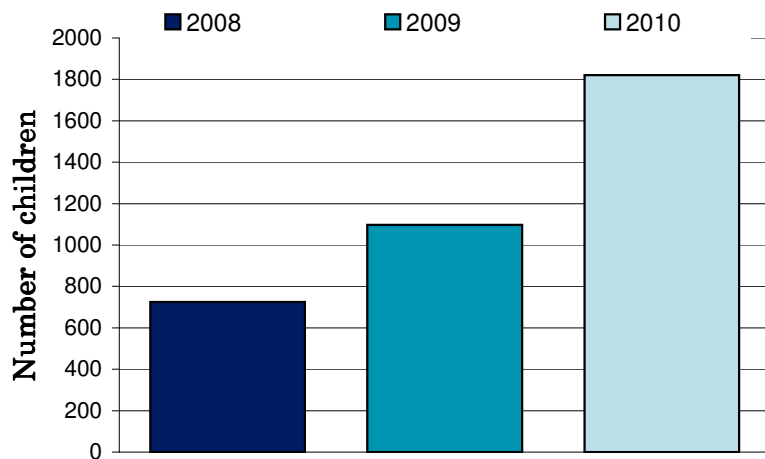

Active travel numbers (based on Hands Up! data)

The black dot in the right diagram marks your relative position in comparison to other Victorian councils. Ideally, you want to be in the first quartile.