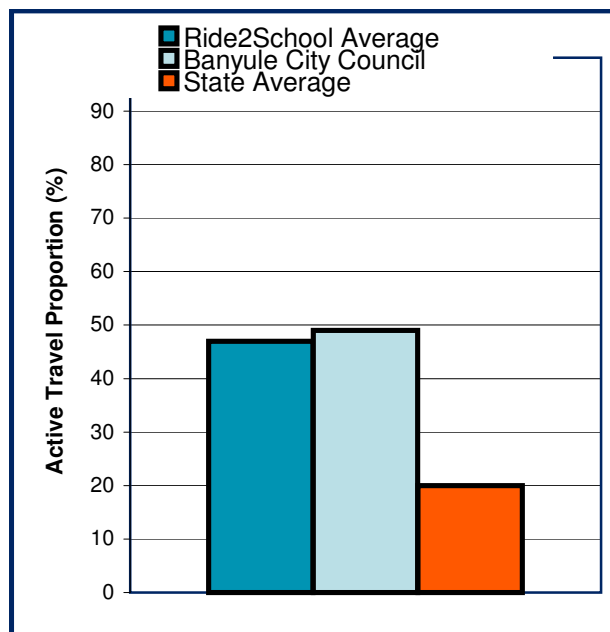

Active Travel rate (%)	Number of students	Number of schools entering data
April 08	29	621	1
April 09	46	400	1
April 10	48	1003	3
May 08	32	25	1
May 09	72	1458	2
May 10	50	2121	6
June 08	43	654	2
June 09	41	1480	3
June 10	45	1911	5