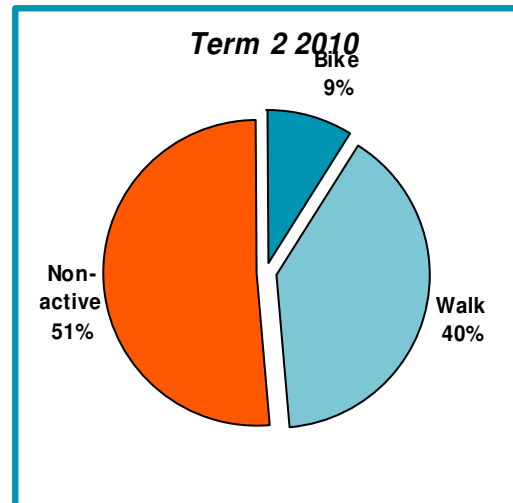

We want you to be part of something big

On the 13th October bikes will be taking the streets and we want you to be part of it.

Join the commuter revolution and register for Ride to Work Day
www.ride2work.com.au

Carbon Savings

3.89

tonnes of greenhouse gas emissions

77797

black balloons

Gold Medal Challenge

The challenge encourages all Victorian secondary school students to set a goal to accumulate 250km, 500km, 750km or 1,000km before the end of this year. Students who reach their goal will receive a gold medal and will go into the draw to win great prizes.

Encourage secondary students to be a part of the challenge by directing them to the Ride2School website
www.ride2school.com.au

For more information on how your council can support the Gold Medal challenge, please contact the Ride2School team on 8636 8888 or ride2school@bv.com.au

Ride2School
Ph: 03 8636 8888
E: ride2school@bv.com.au
W: www.ride2school.com.au