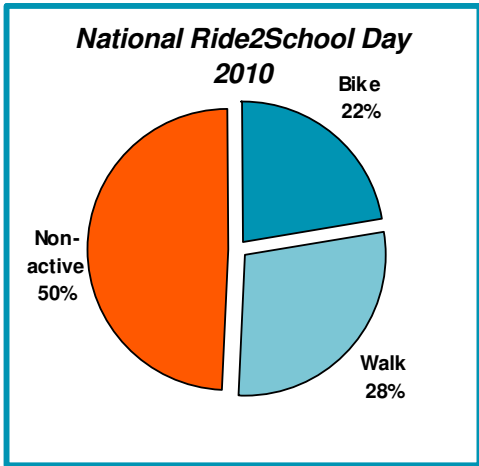

Carbon Savings
3.21
tonnes of greenhouse
gas emissions

64220
black balloons

1. **Top 5 Local Councils**
   (Based on the number of schools reporting)
1. Greater Geelong City Council
  2. Mornington Peninsula Shire Council
  3. Yarra Ranges Shire Council
  4. Boroondara City Council
  5. Wyndham City Council

Council Active Schools Challenge

The Active Schools Challenge is an opportunity for schools who are already kicking some active travel goals or are hoping to increase their active travel rate to be rewarded for their efforts.

We know that council support assists in increasing active travel rates, so we have set you a challenge! The council that has the most schools complete the challenge compared to the total number of schools in the municipality will be rewarded the 2010 Ride2School Most Active Council Award. For more information visit

<http://www.bv.com.au/ride2school/91212/>

Ride2School
Ph: 03 8636 8888
E: ride2school@bv.com.au
W: www.ride2school.com.au