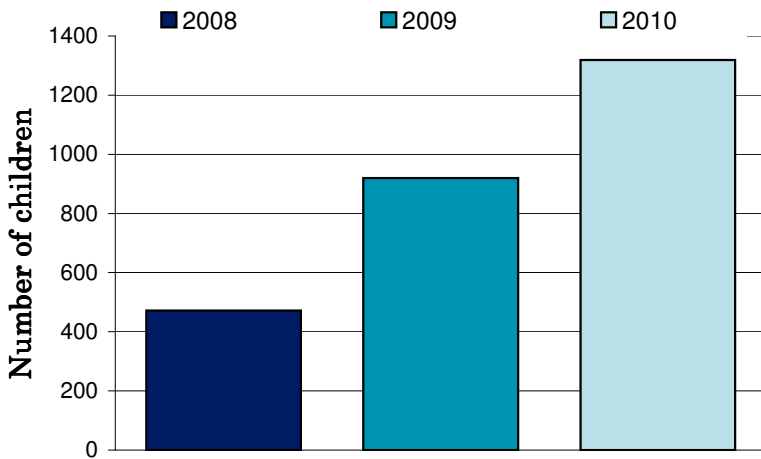

Active travel numbers (based on Hands Up! data)

The black dot in the right diagram marks your relative position in comparison to other Victorian councils. Ideally, you want to be in the first quartile.