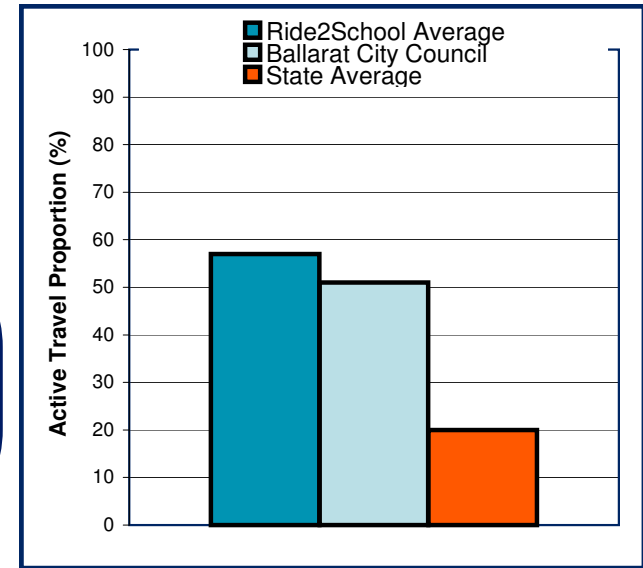

National Ride2School Day 2010 Report

Ballarat City Council

Dear Mayor, Councillors and supporters of Ride2School, Ride2School is proud to bring you all the figures on the 2010 National Ride2School Day in your municipality. This years National Ride2School Day was our biggest and best yet!

Any involvement your council may have had to support the day is much appreciated by all involved and gets more students riding more often!

The graph on the right shows the Ride2School, your council's and the state-wide average active travel rate

Active travel numbers (based on Hands Up! data)

The black dot in the right diagram marks your relative position in comparison to other Victorian councils. Ideally, you want to be in the first quartile.