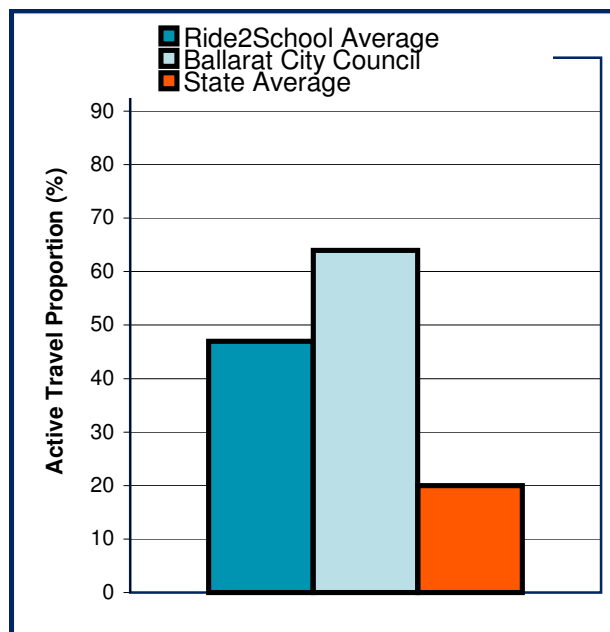

Active Travel rate (%)	Number of students	Number of schools entering data
April 08	39	547	2
April 09	45	300	2
April 10	58	364	1
May 08	36	1073	3
May 09	38	1094	6
May 10	66	1577	5
June 08	33	1057	3
June 09	41	1917	7
June 10	76	1268	4