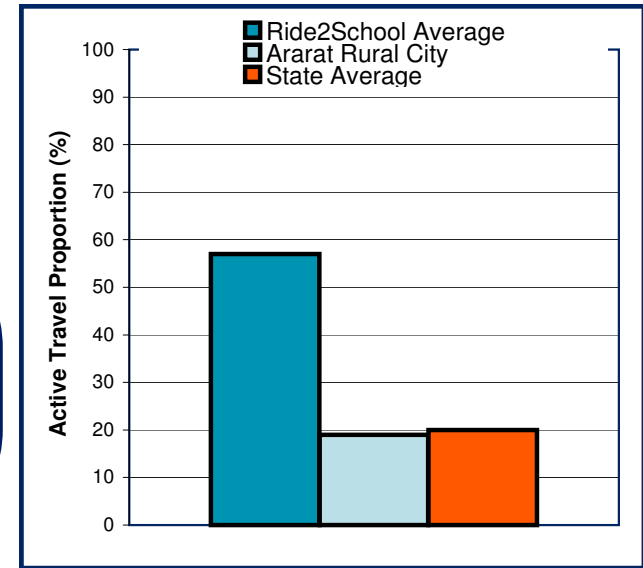

National Ride2School Day 2010 Report

Ararat Rural City

Dear Mayor, Councillors and supporters of Ride2School, Ride2School is proud to bring you all the figures on the 2010 National Ride2School Day in your municipality. This years National Ride2School Day was our biggest and best yet!

Any involvement your council may have had to support the day is much appreciated by all involved and gets more students riding more often!

The graph on the right shows the Ride2School, your council's and the state-wide average active travel rate

Active travel numbers (based on Hands Up! data)

The black dot in the right diagram marks your relative position in comparison to other Victorian councils. Ideally, you want to be in the first quartile.