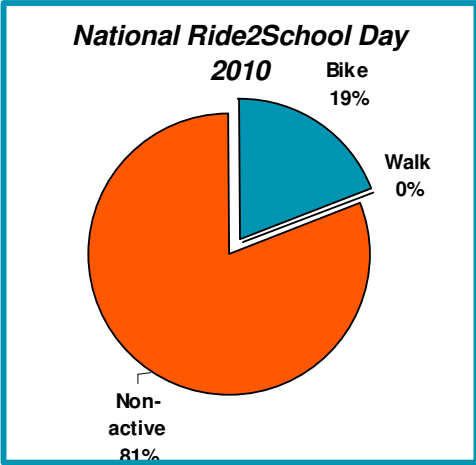

Ararat Rural City

Schools currently registered with Ride2School	National Ride2School Day Active Travel %age		
	2008	2009	2010
Lake Bolac College			
Buangor Primary School	33		19
Ararat North Primary School	76		
Ararat Primary School			
Marian College (Ararat)			
Ararat West Primary School			
Elmhurst Primary School			
Buangor Primary School	33		19

Carbon Savings
0.13
tonnes of greenhouse gas emissions

2562
black balloons

1. **Top 5 Local Councils**
   (Based on the number of schools reporting)
1. Greater Geelong City Council
  2. Mornington Peninsula Shire Council
  3. Yarra Ranges Shire Council
  4. Boroondara City Council
  5. Wyndham City Council

Council Active Schools Challenge

The Active Schools Challenge is an opportunity for schools who are already kicking some active travel goals or are hoping to increase their active travel rate to be rewarded for their efforts.

We know that council support assists in increasing active travel rates, so we have set you a challenge! The council that has the most schools complete the challenge compared to the total number of schools in the municipality will be rewarded the 2010 Ride2School Most Active Council Award. For more information visit

<http://www.bv.com.au/ride2school/91212/>

Ride2School
Ph: 03 8636 8888
E: ride2school@bv.com.au
W: www.ride2school.com.au