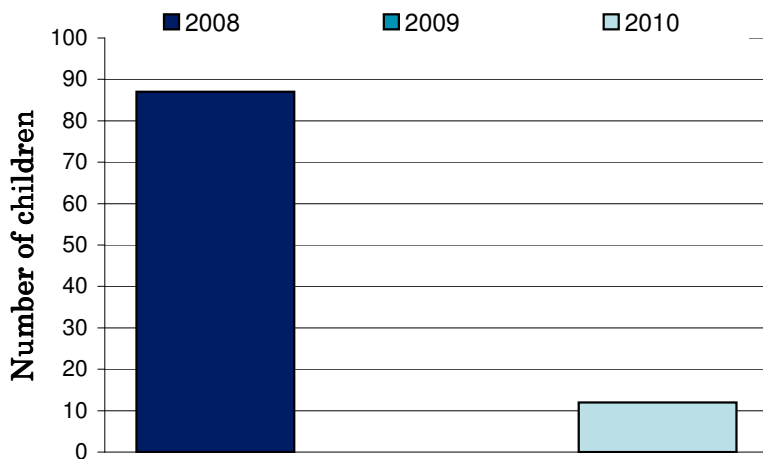

Active travel numbers (based on Hands Up! data)

The black dot in the right diagram marks your relative position in comparison to other Victorian councils. Ideally, you want to be in the first quartile.